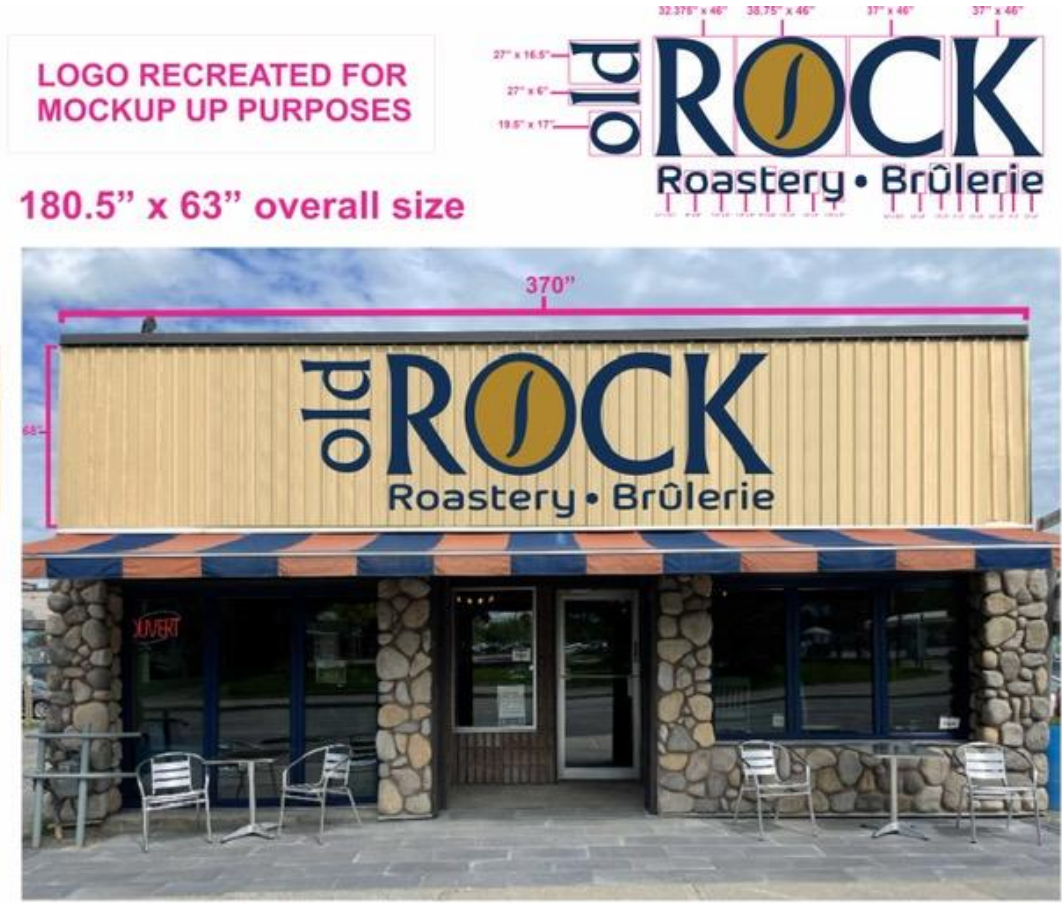

Attachment A – 212 Minto Proposal Photos

Attachment A – 212 Minto Proposal Photos

Photo 2: 212 Minto Street, Sudbury
View of existing west-facing elevation
Photo Supplied