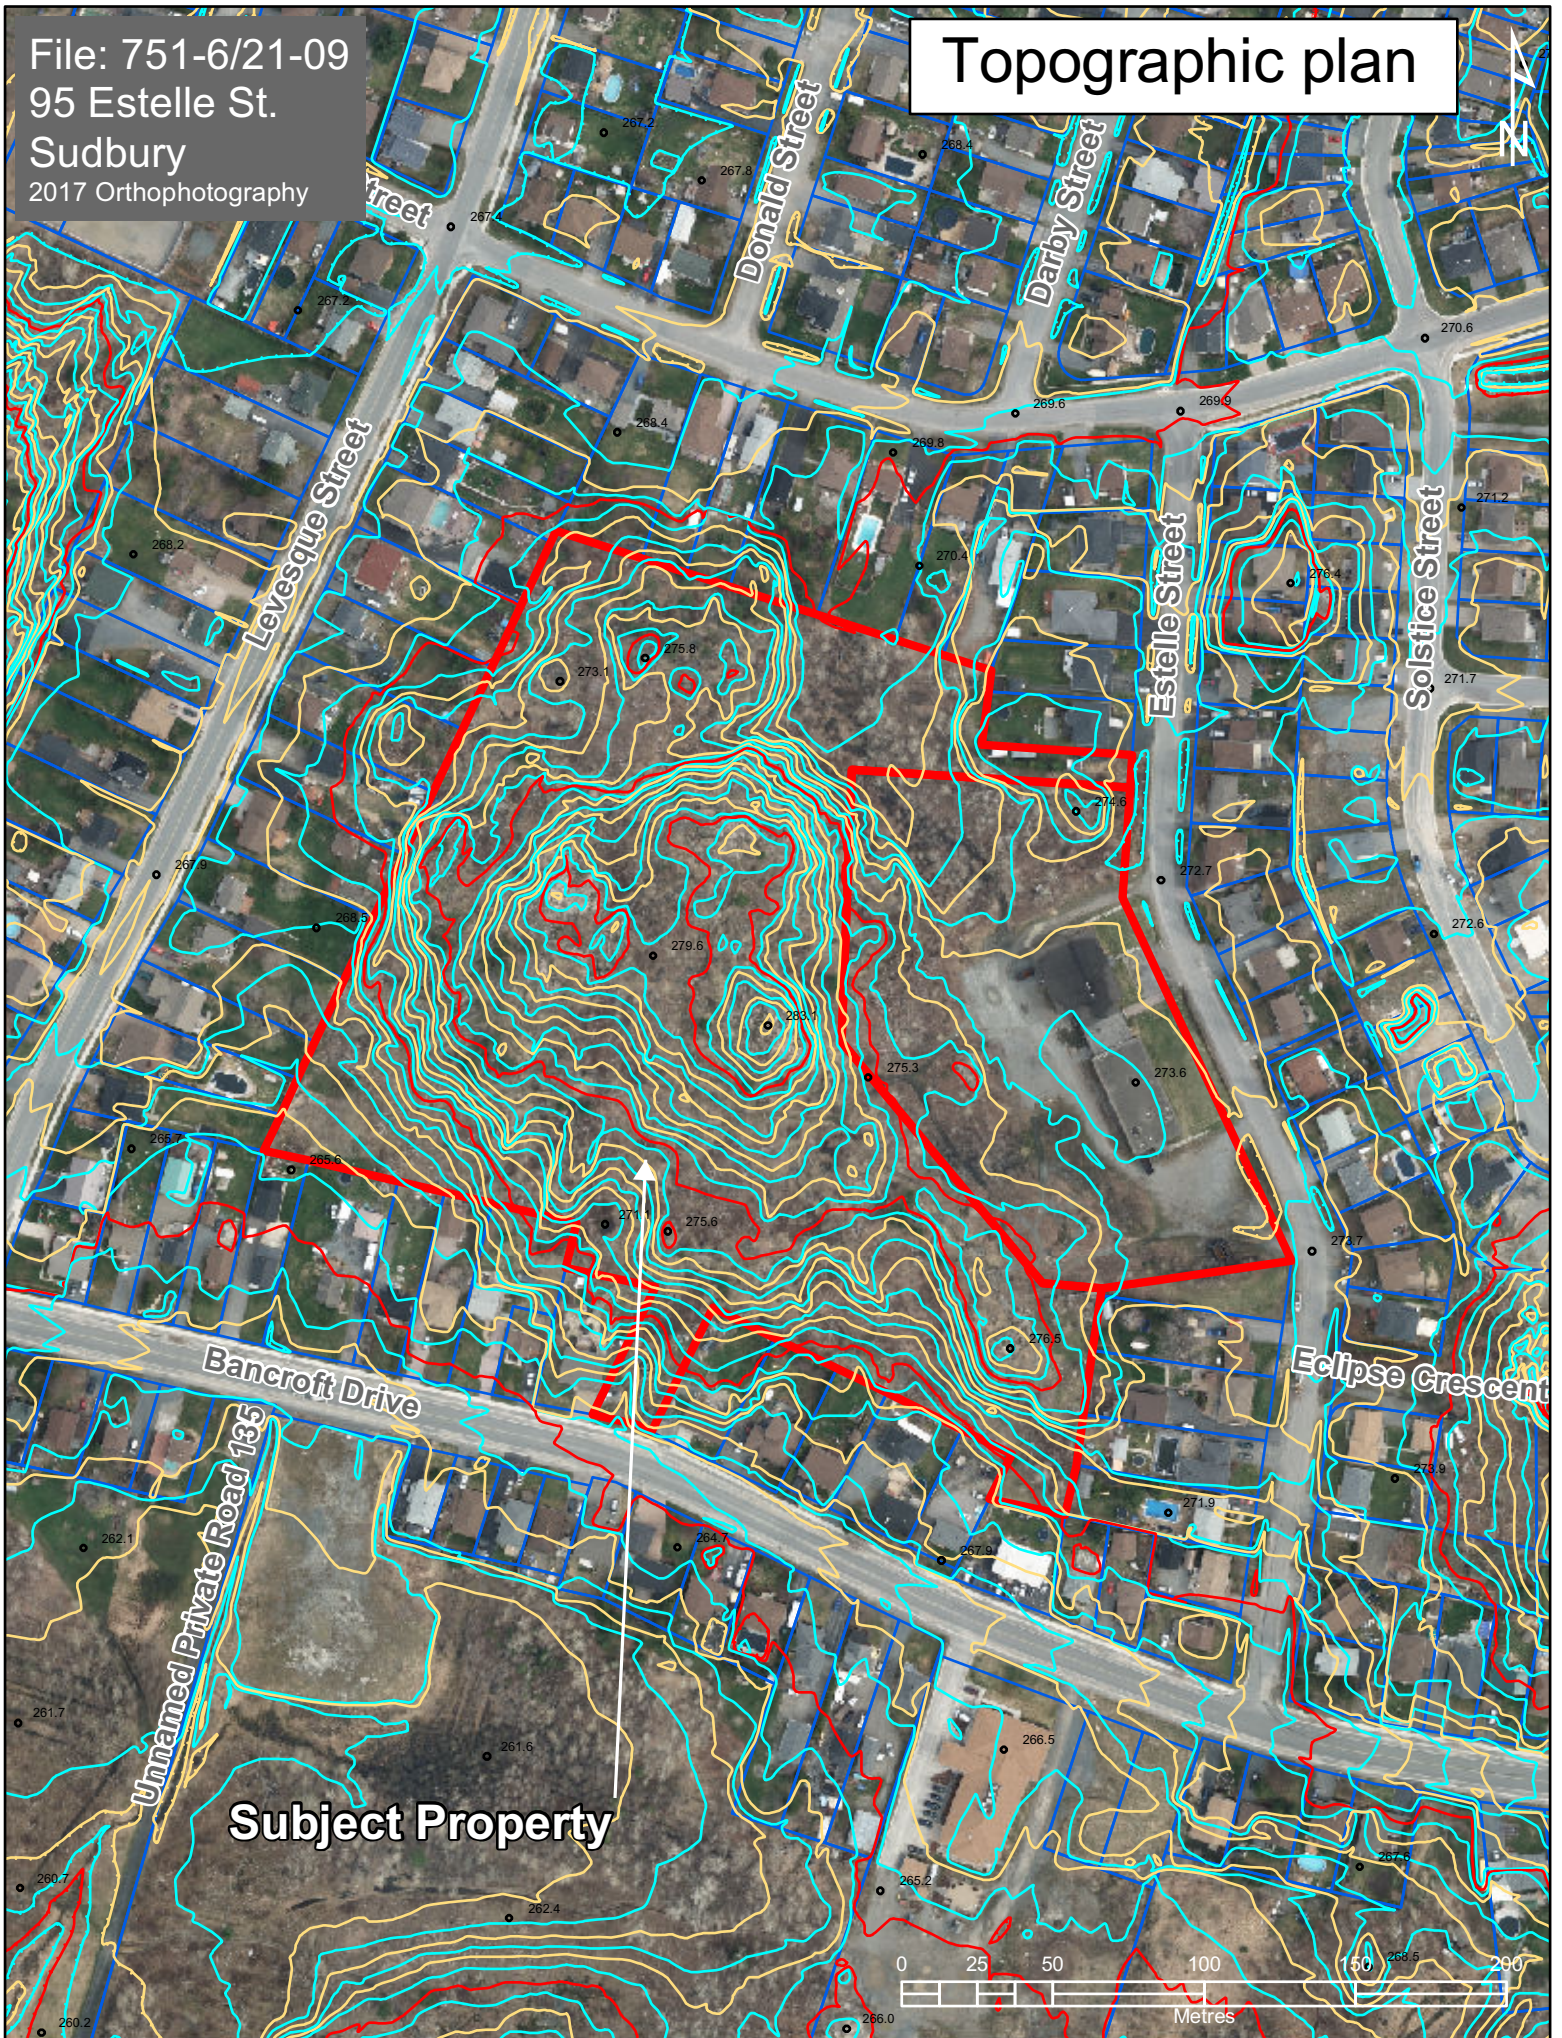

File: 751-6/21-09
95 Estelle St.
Sudbury
2017 Orthophotography

Topographic plan

Subject Property