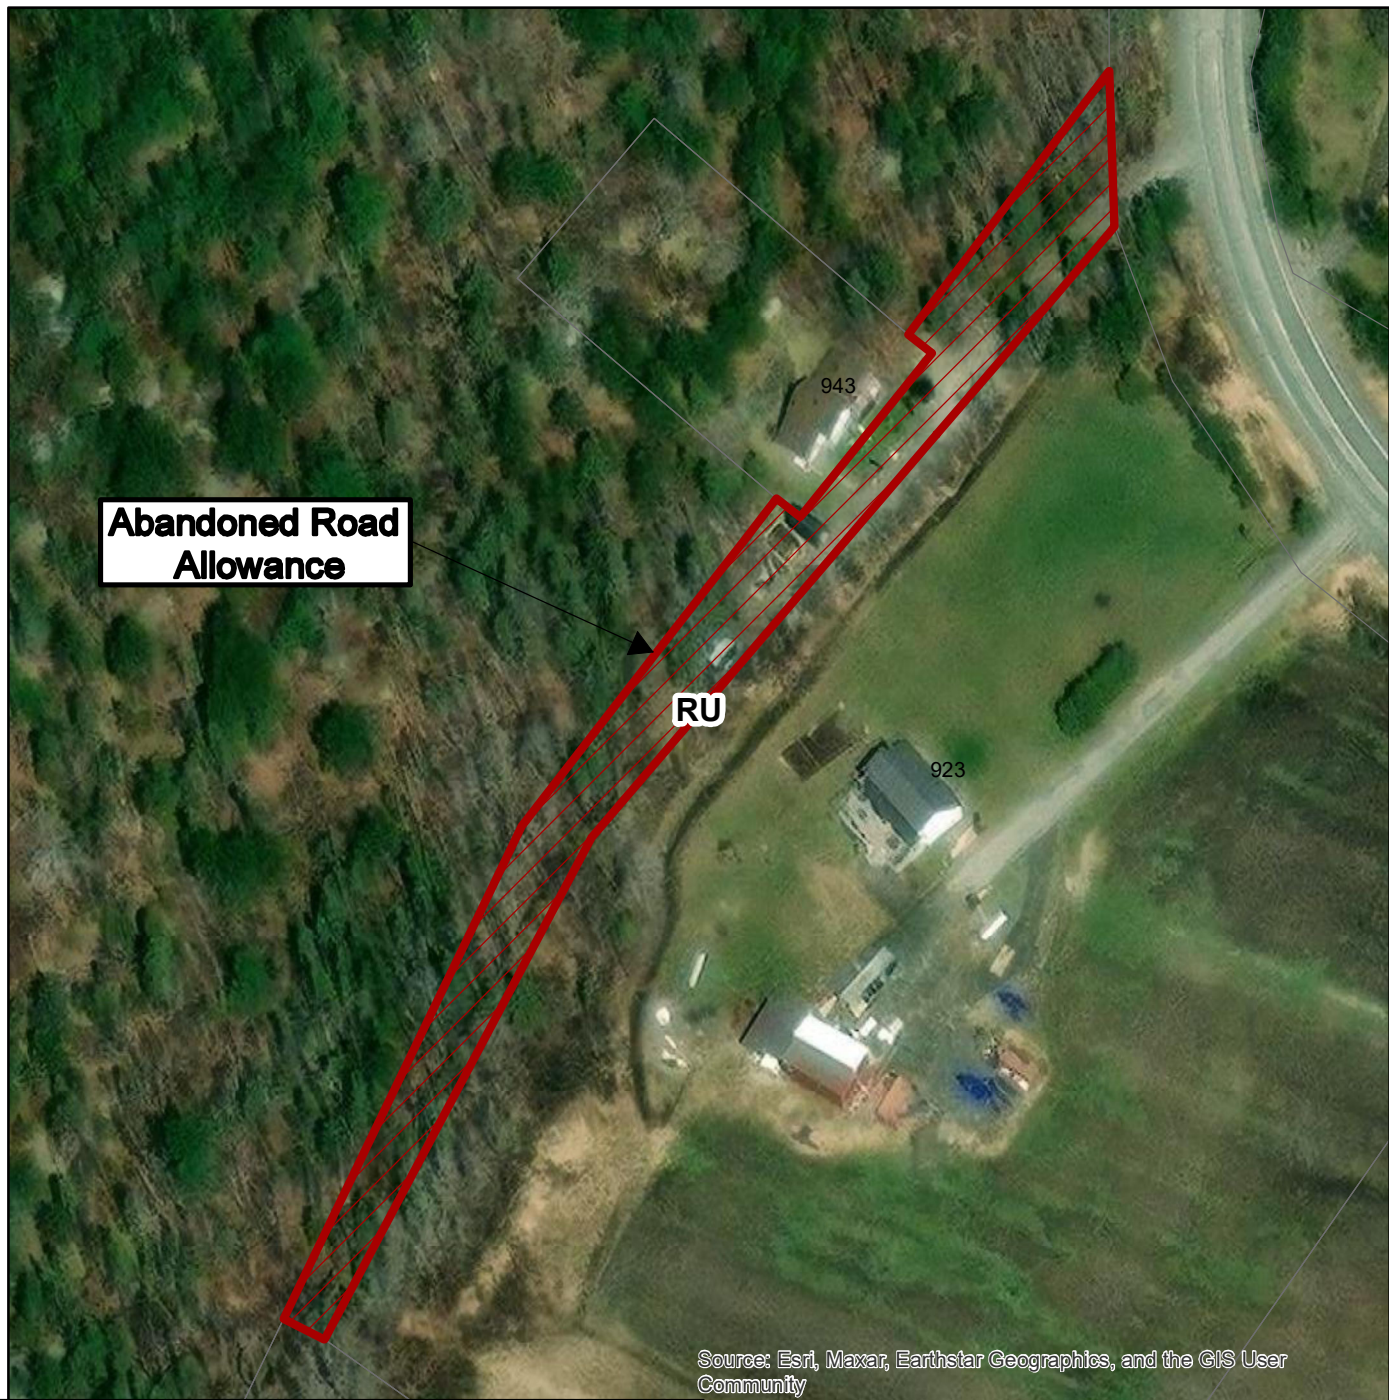

SCHEDULE 'A'

Source: Esri, Maxar, Earthstar Geographics, and the GIS User Community

Old Wanup Road, Wanup

Part 1 and 2, Plan 53R-21681,
City of Greater Sudbury

NTS

Date: 2022-06-12