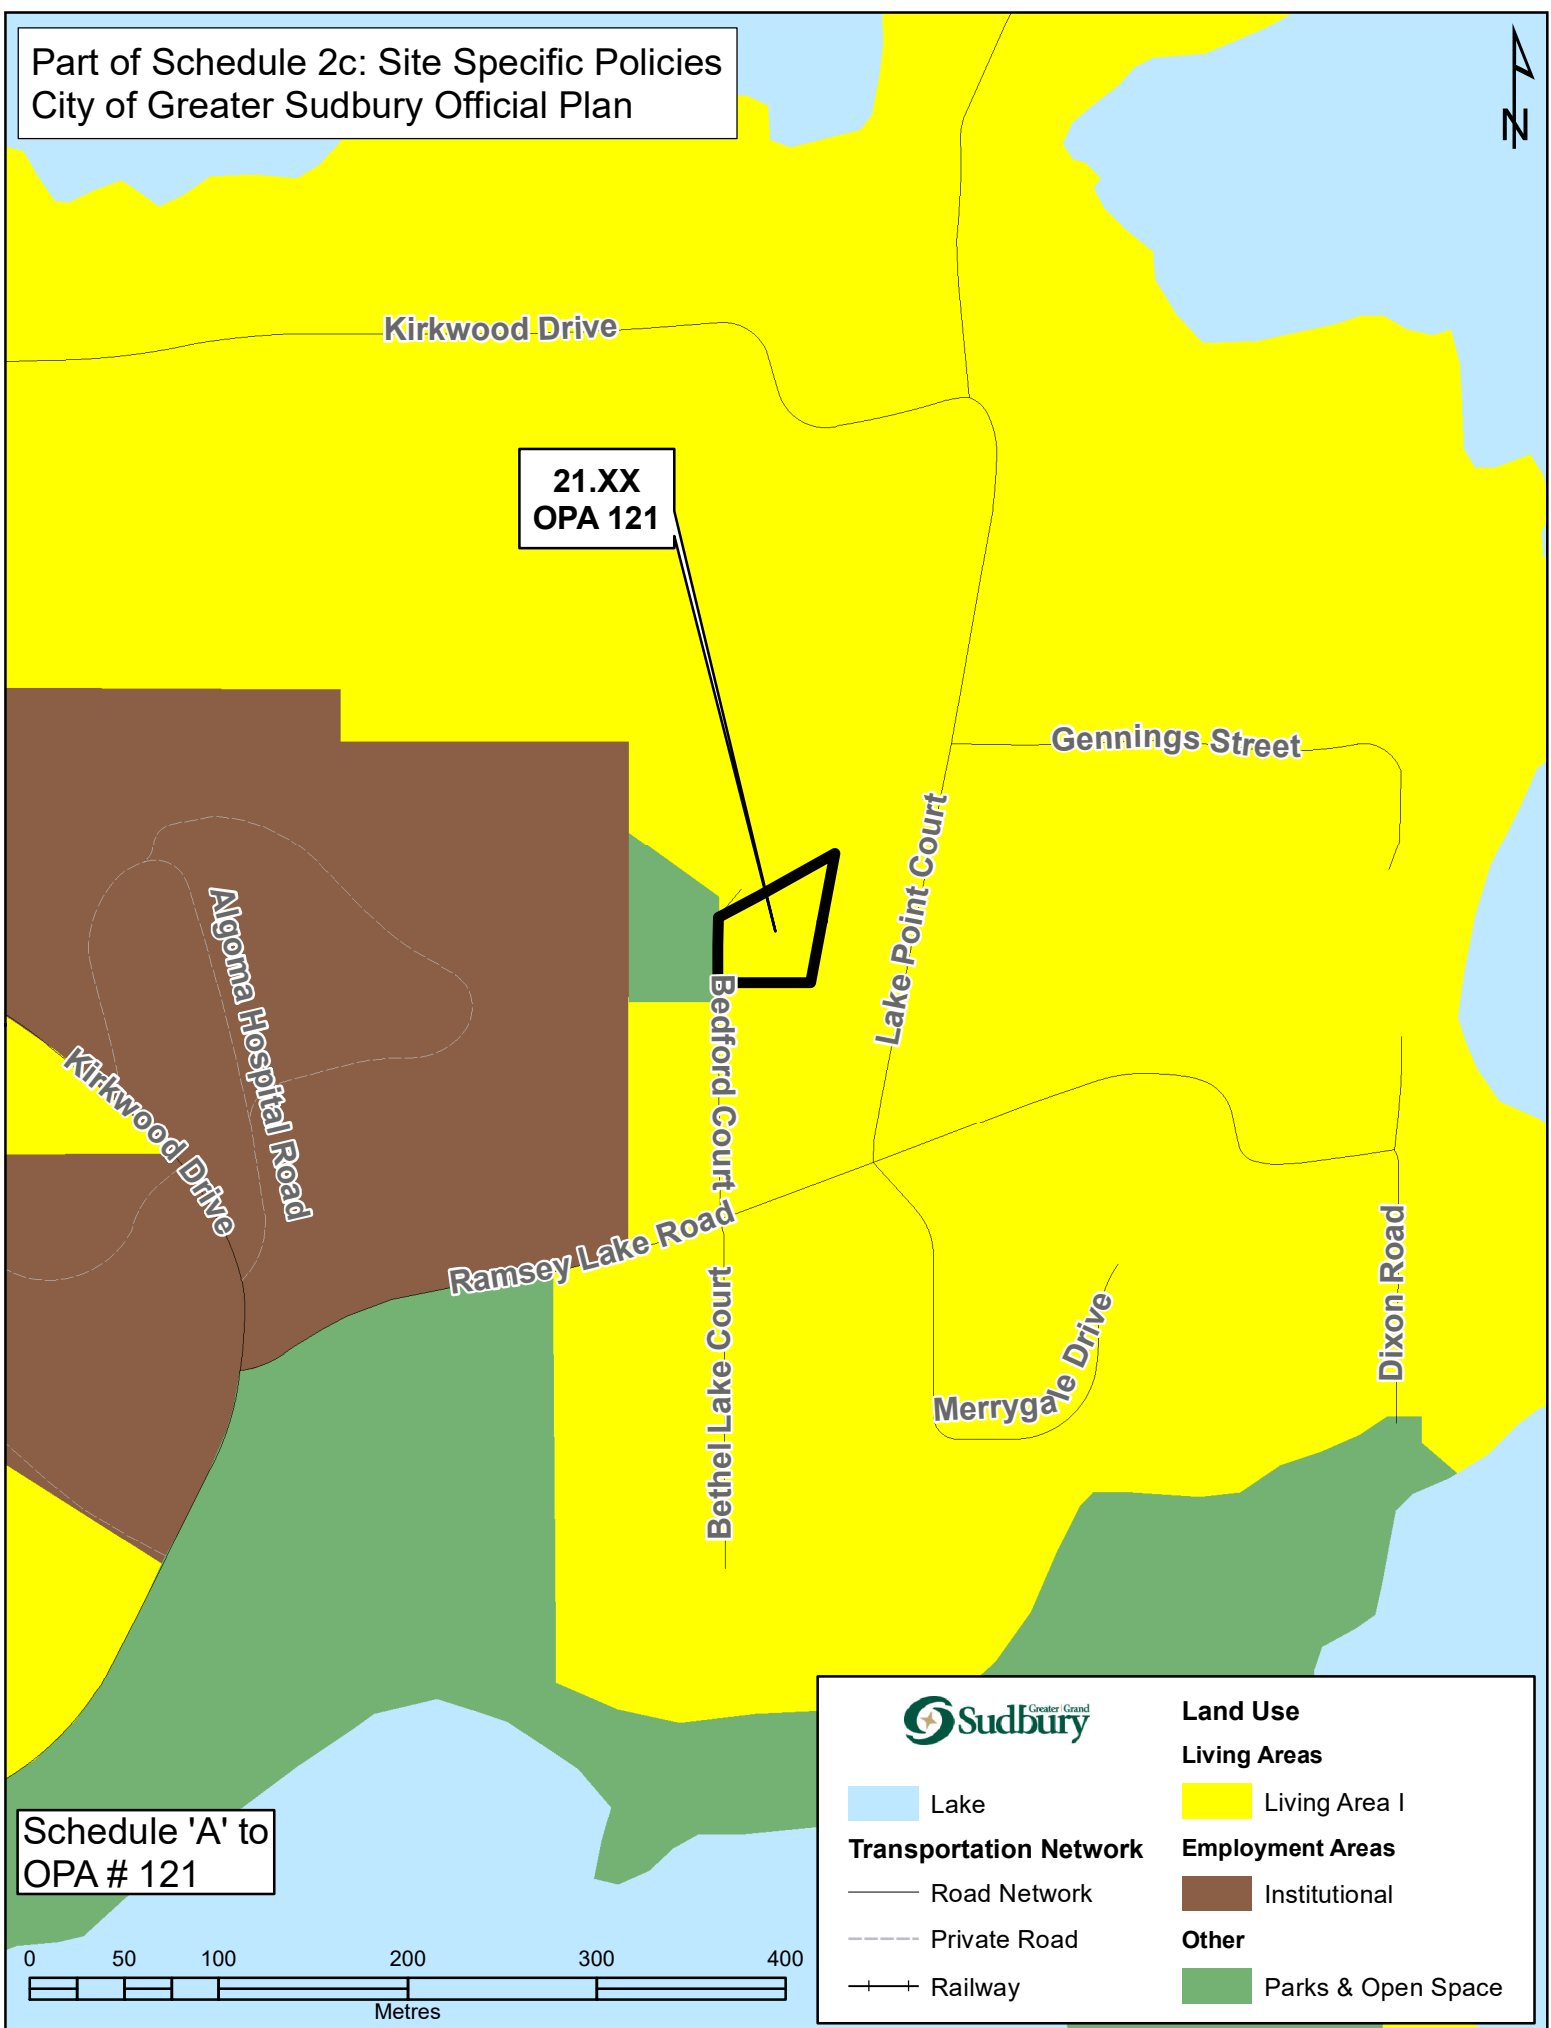

Part of Schedule 2c: Site Specific Policies
City of Greater Sudbury Official Plan

21.XX
OPA 121

Schedule 'A' to
OPA # 121

Land Use	
Living Areas	
Lake	Living Area I
Transportation Network	
Road Network	Institutional
Private Road	Other
Railway	Parks & Open Space