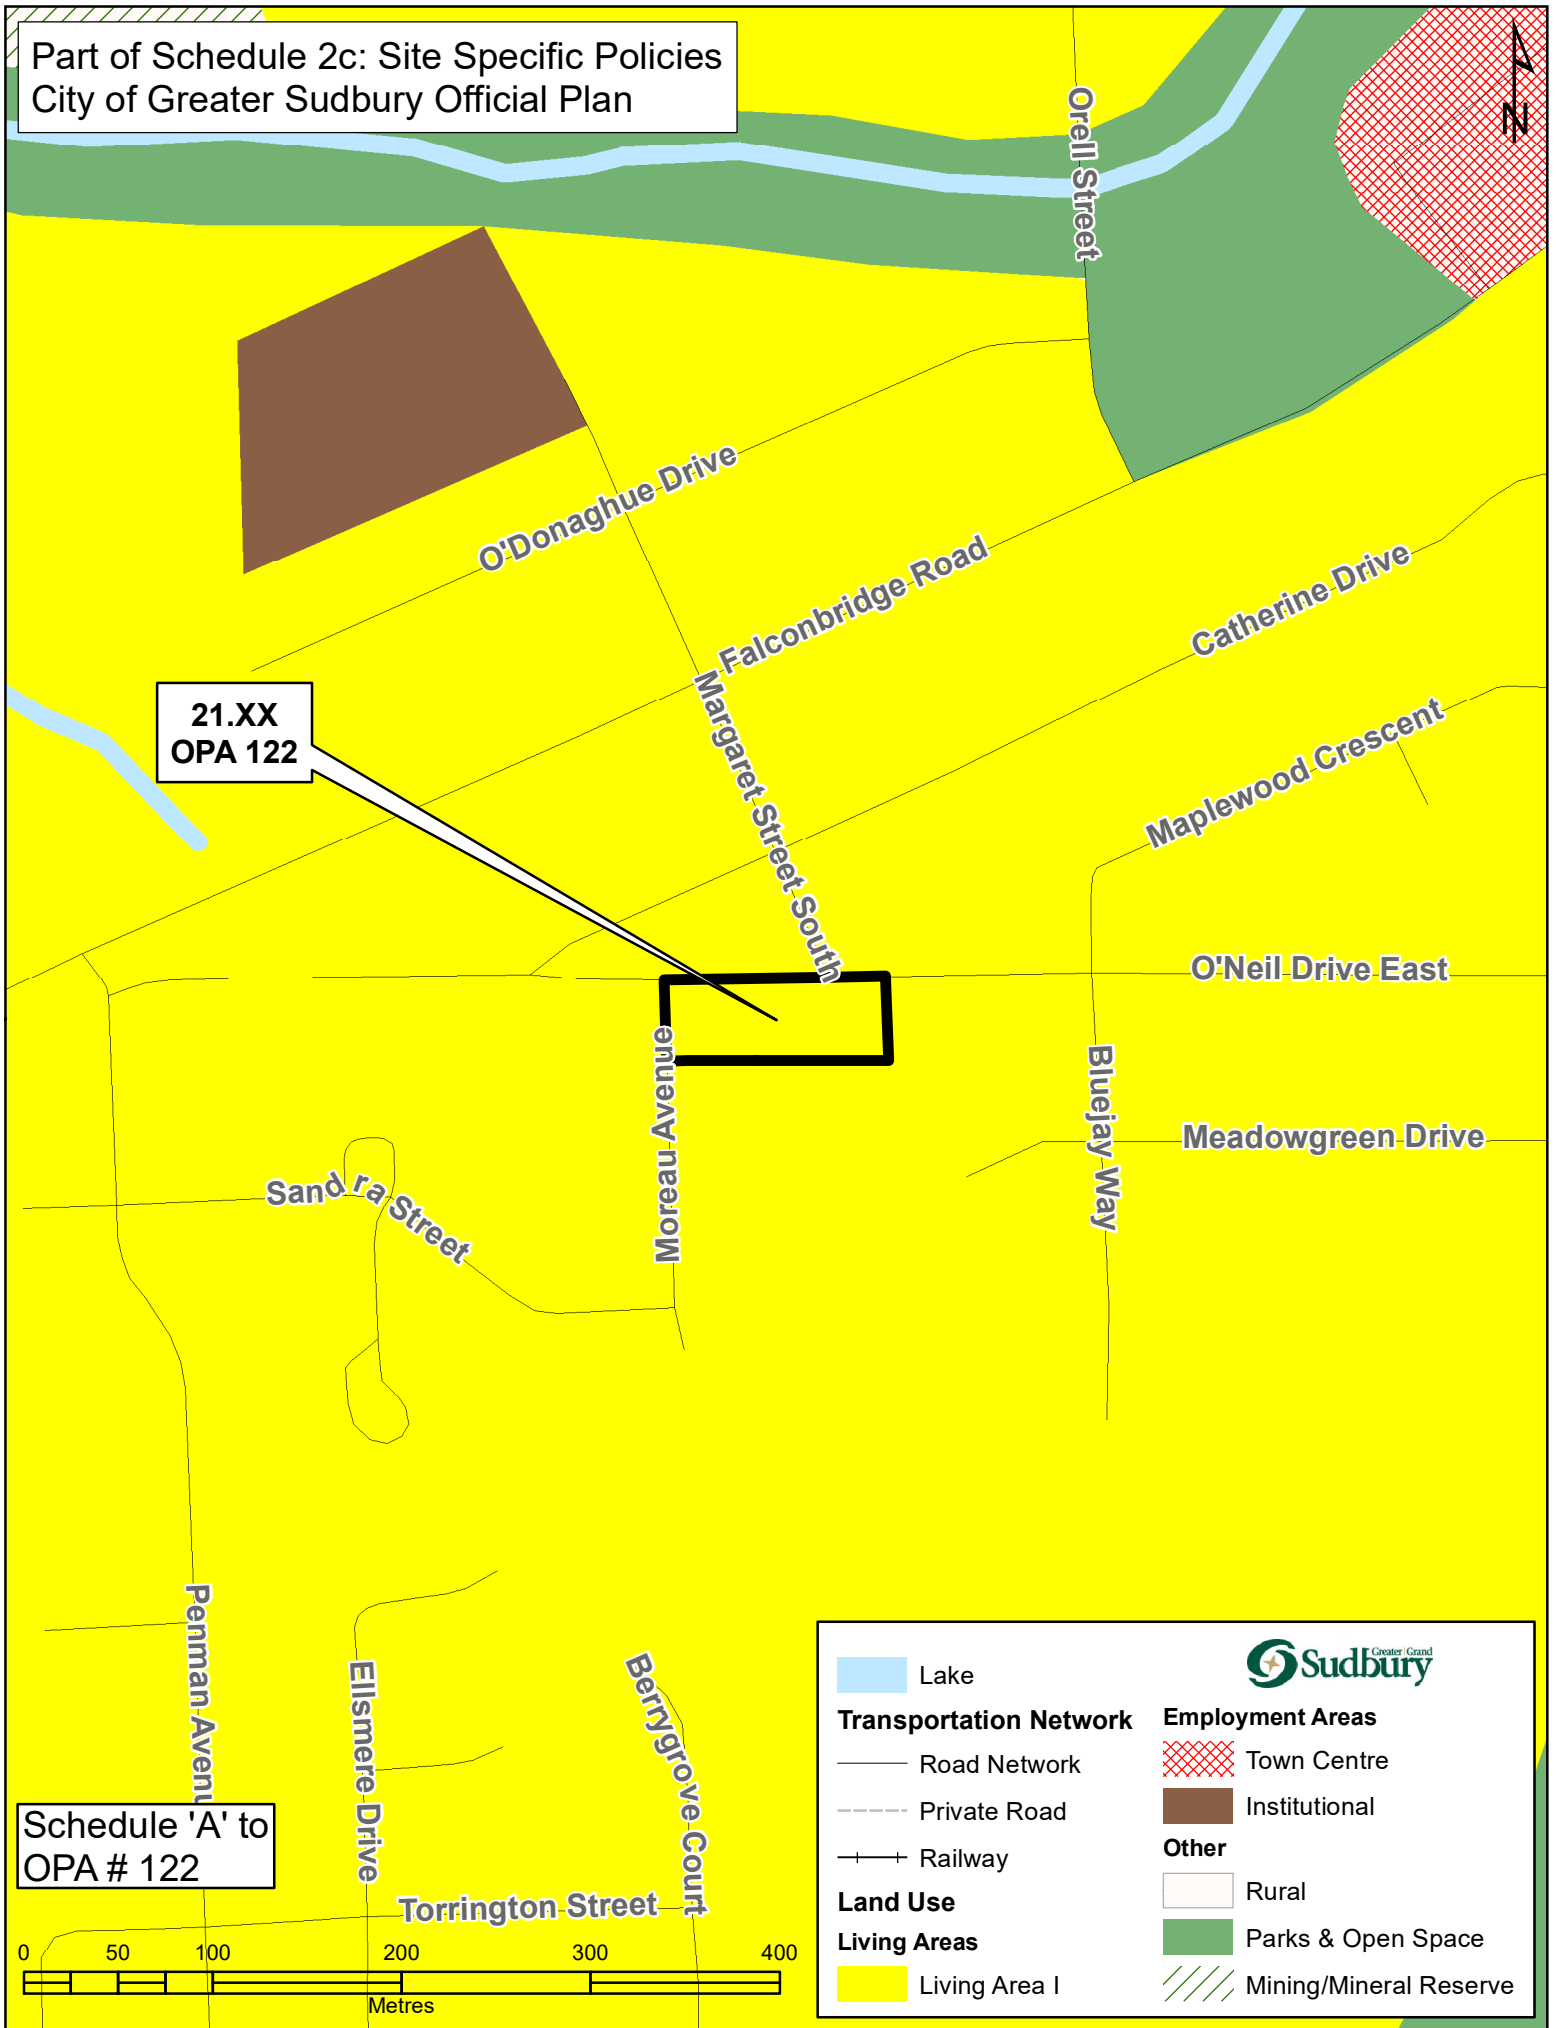

Part of Schedule 2c: Site Specific Policies
City of Greater Sudbury Official Plan

21.XX
OPA 122

Schedule 'A' to
OPA # 122

Greater Sudbury

 Lake	Employment Areas
Transportation Network	 Town Centre
 Road Network	 Institutional
 Private Road	Other
 Railway	 Rural
Land Use	 Parks & Open Space
Living Areas	 Mining/Mineral Reserve
 Living Area I	