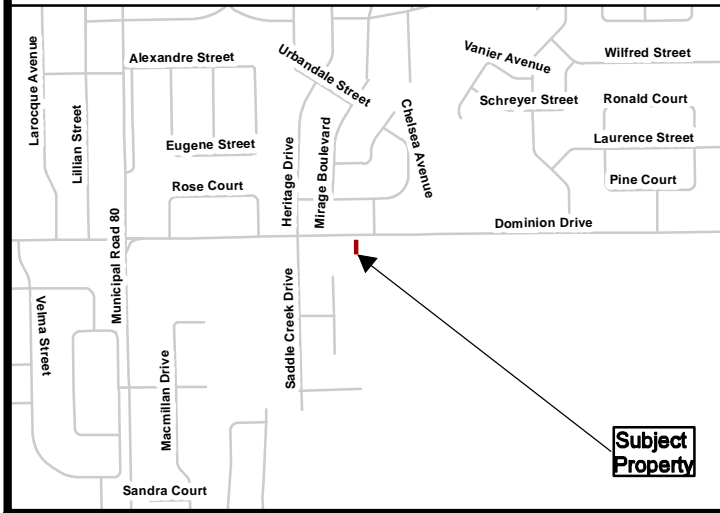

SCHEDULE 'A'

	
Dominion Drive, Hanmer	
PIN 73504-2731(LT), Block 28 on Plan 53M-1330, City of Greater Sudbury	
NTS	Date: 2023 10 24