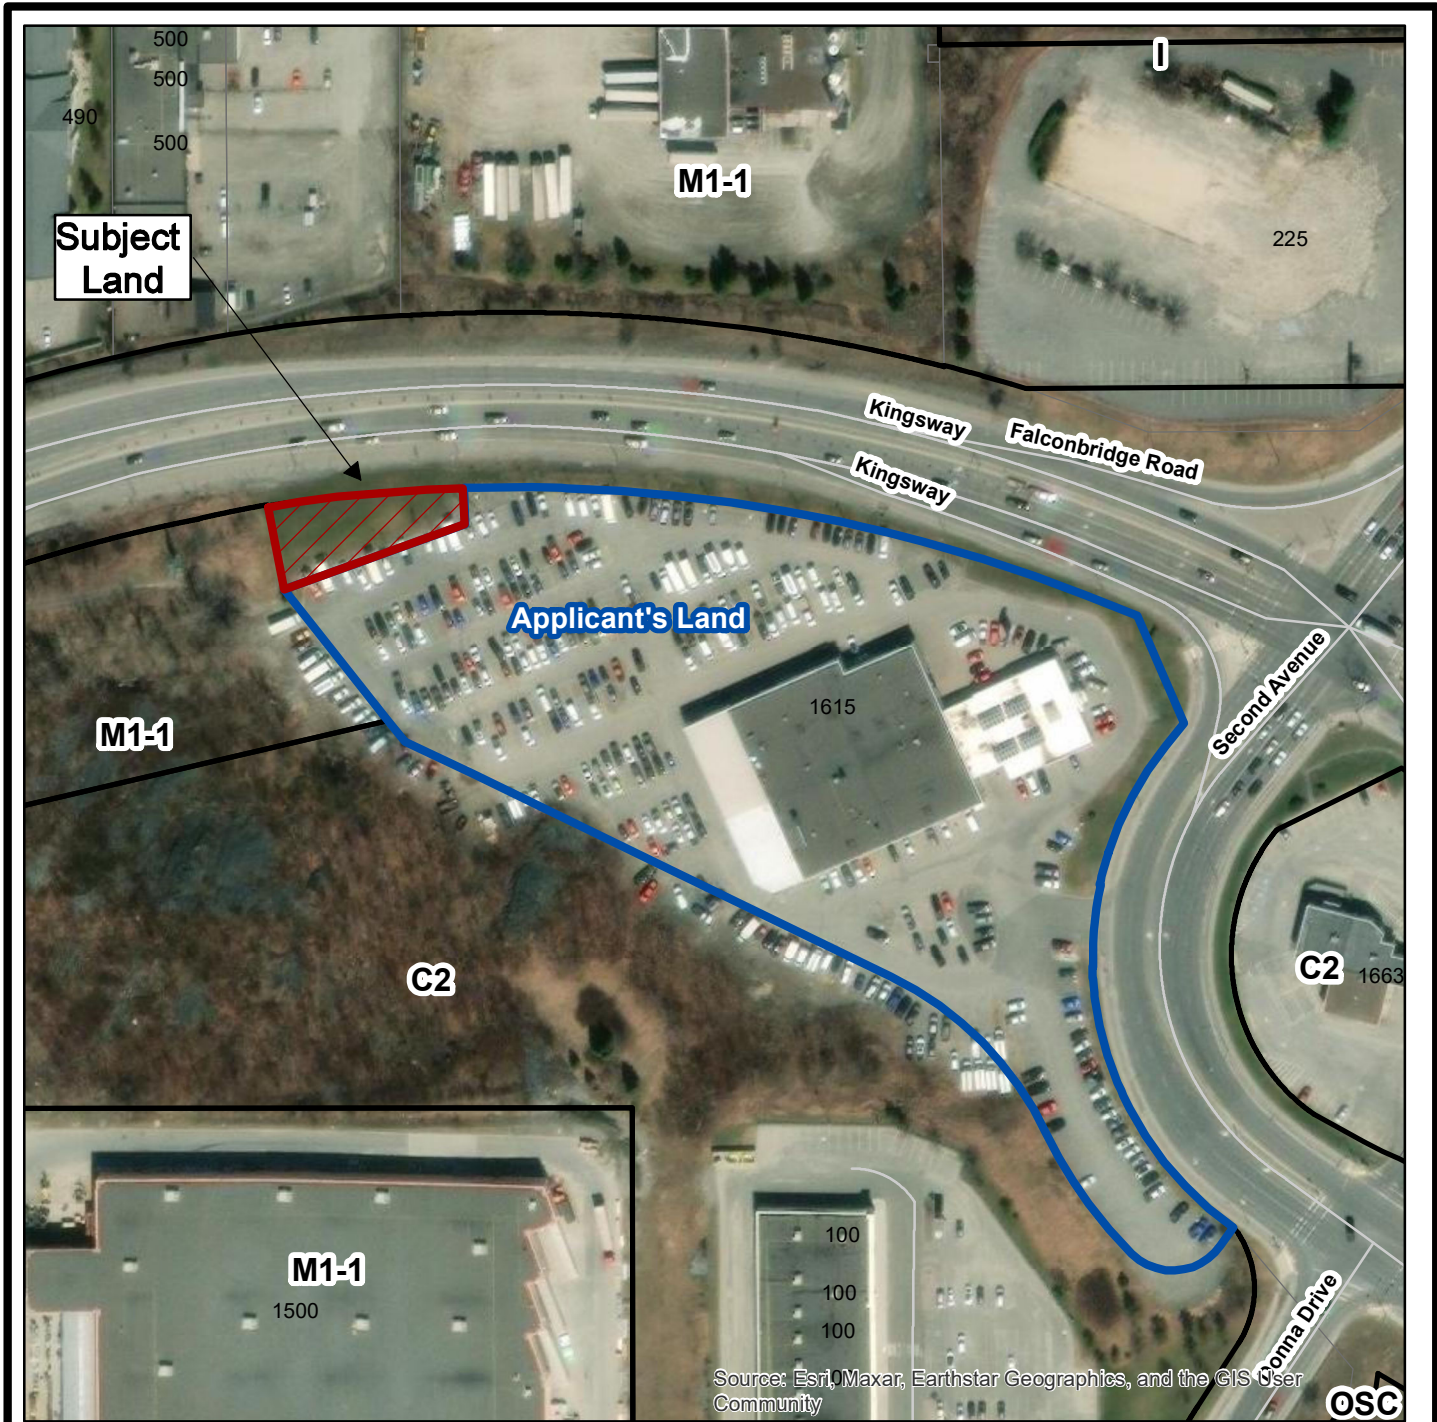

SCHEDULE 'A'

Vacant Land South of Kingsway, Sudbury

Part of PIN 73573-0340 (LT),
Concession 4, Lot 12, Township of Neelon,
City of Greater Sudbury

NTS

Date: 2024 01 31