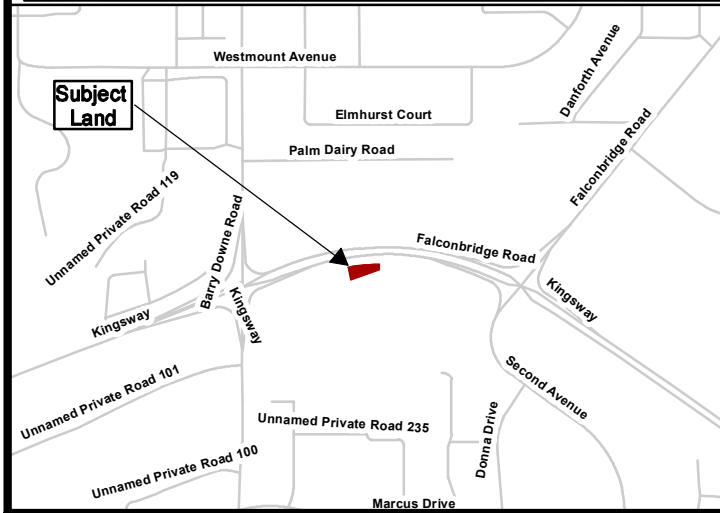

SCHEDULE 'A'

Vacant Land South of Kingsway, Sudbury

Part of PIN 73573-0340 (LT),
Concession 4, Lot 12, Township of Neelon,
City of Greater Sudbury

NTS

Date: 2024 01 31