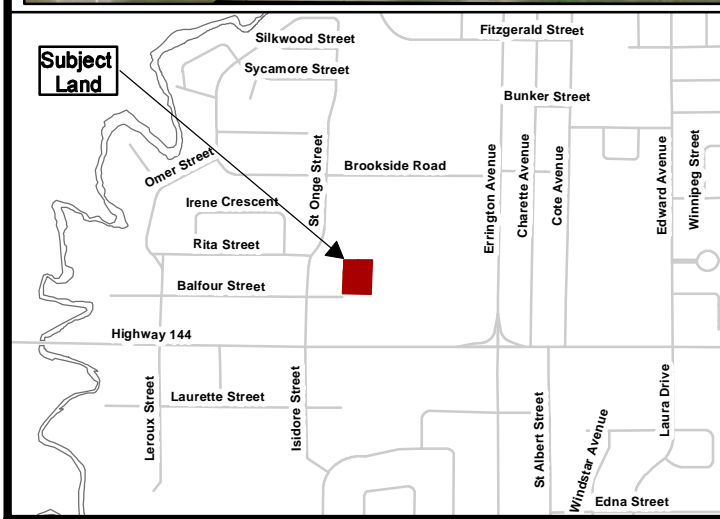

SCHEDULE 'A'

N  
↑  
↓  
←  
→

**3400 Highway 144, Chelmsford**

PIN 73349-1173(LT),  
Parcel 16416, Lots 23 & 24, Plan M-513,  
Lot 2, Concession 3, Township of Balfour,  
3400 Highway 144, Chelmsford,  
City of Greater Sudbury