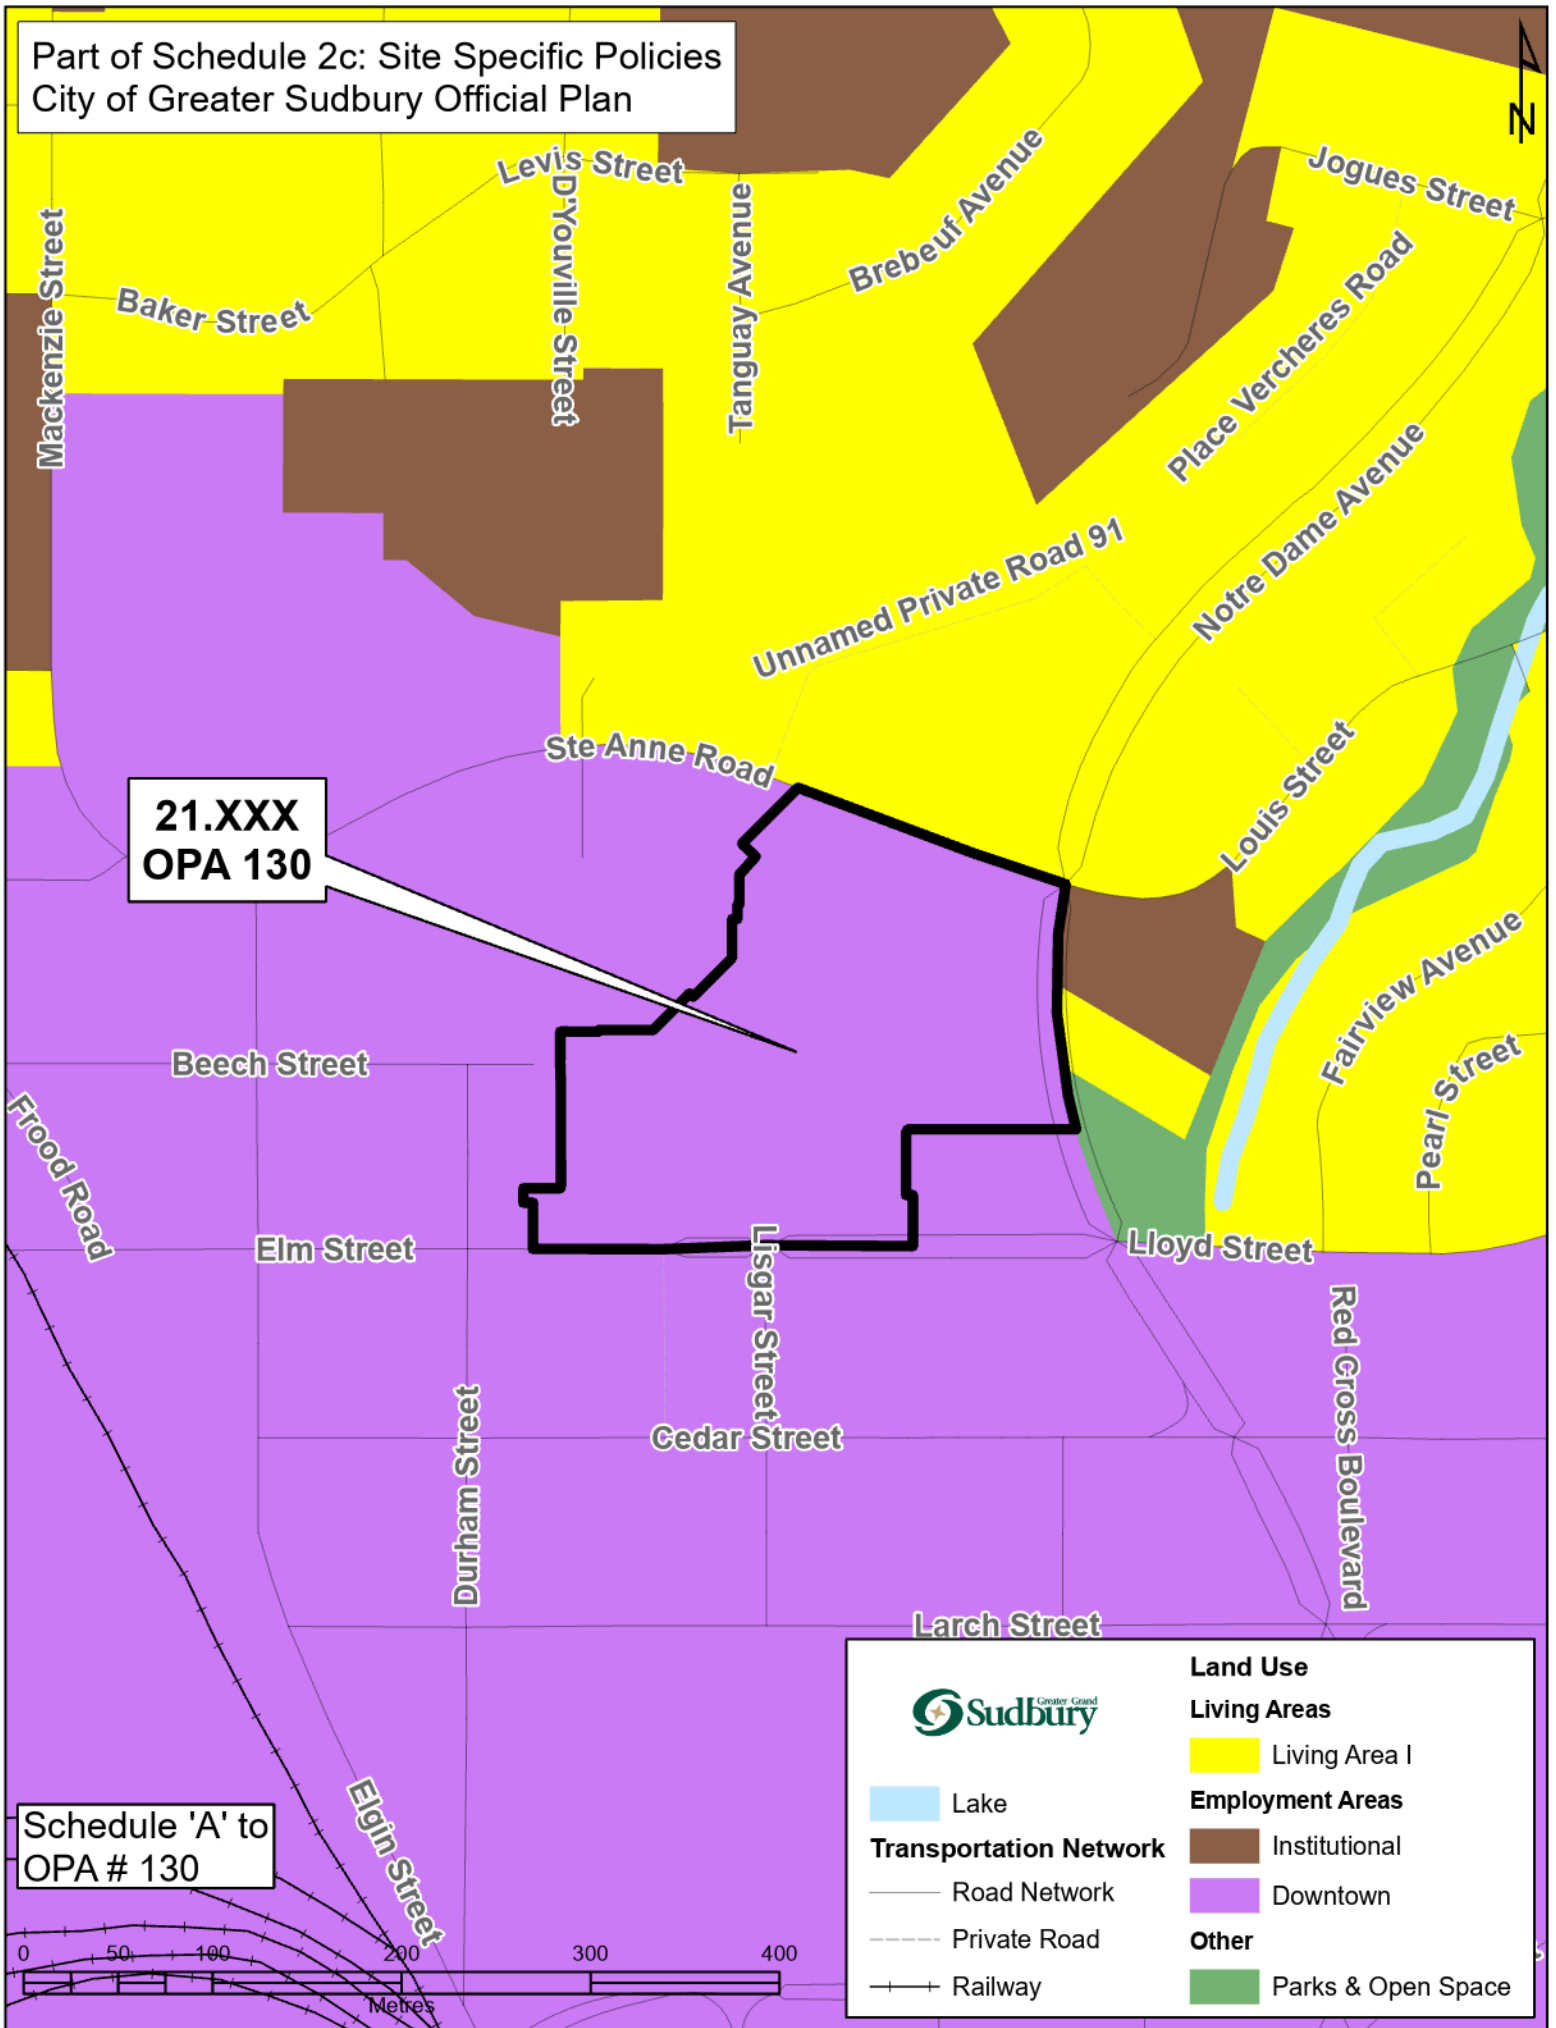

Part of Schedule 2c: Site Specific Policies
City of Greater Sudbury Official Plan

**21.XXX
OPA 130**

Schedule 'A' to
OPA # 130

	
Land Use	
Living Areas	
	 Living Area I
Employment Areas	
	 Institutional
	 Downtown
Other	
	 Parks & Open Space
Transportation Network	
	Road Network
	Private Road
+	Railway
	Lake