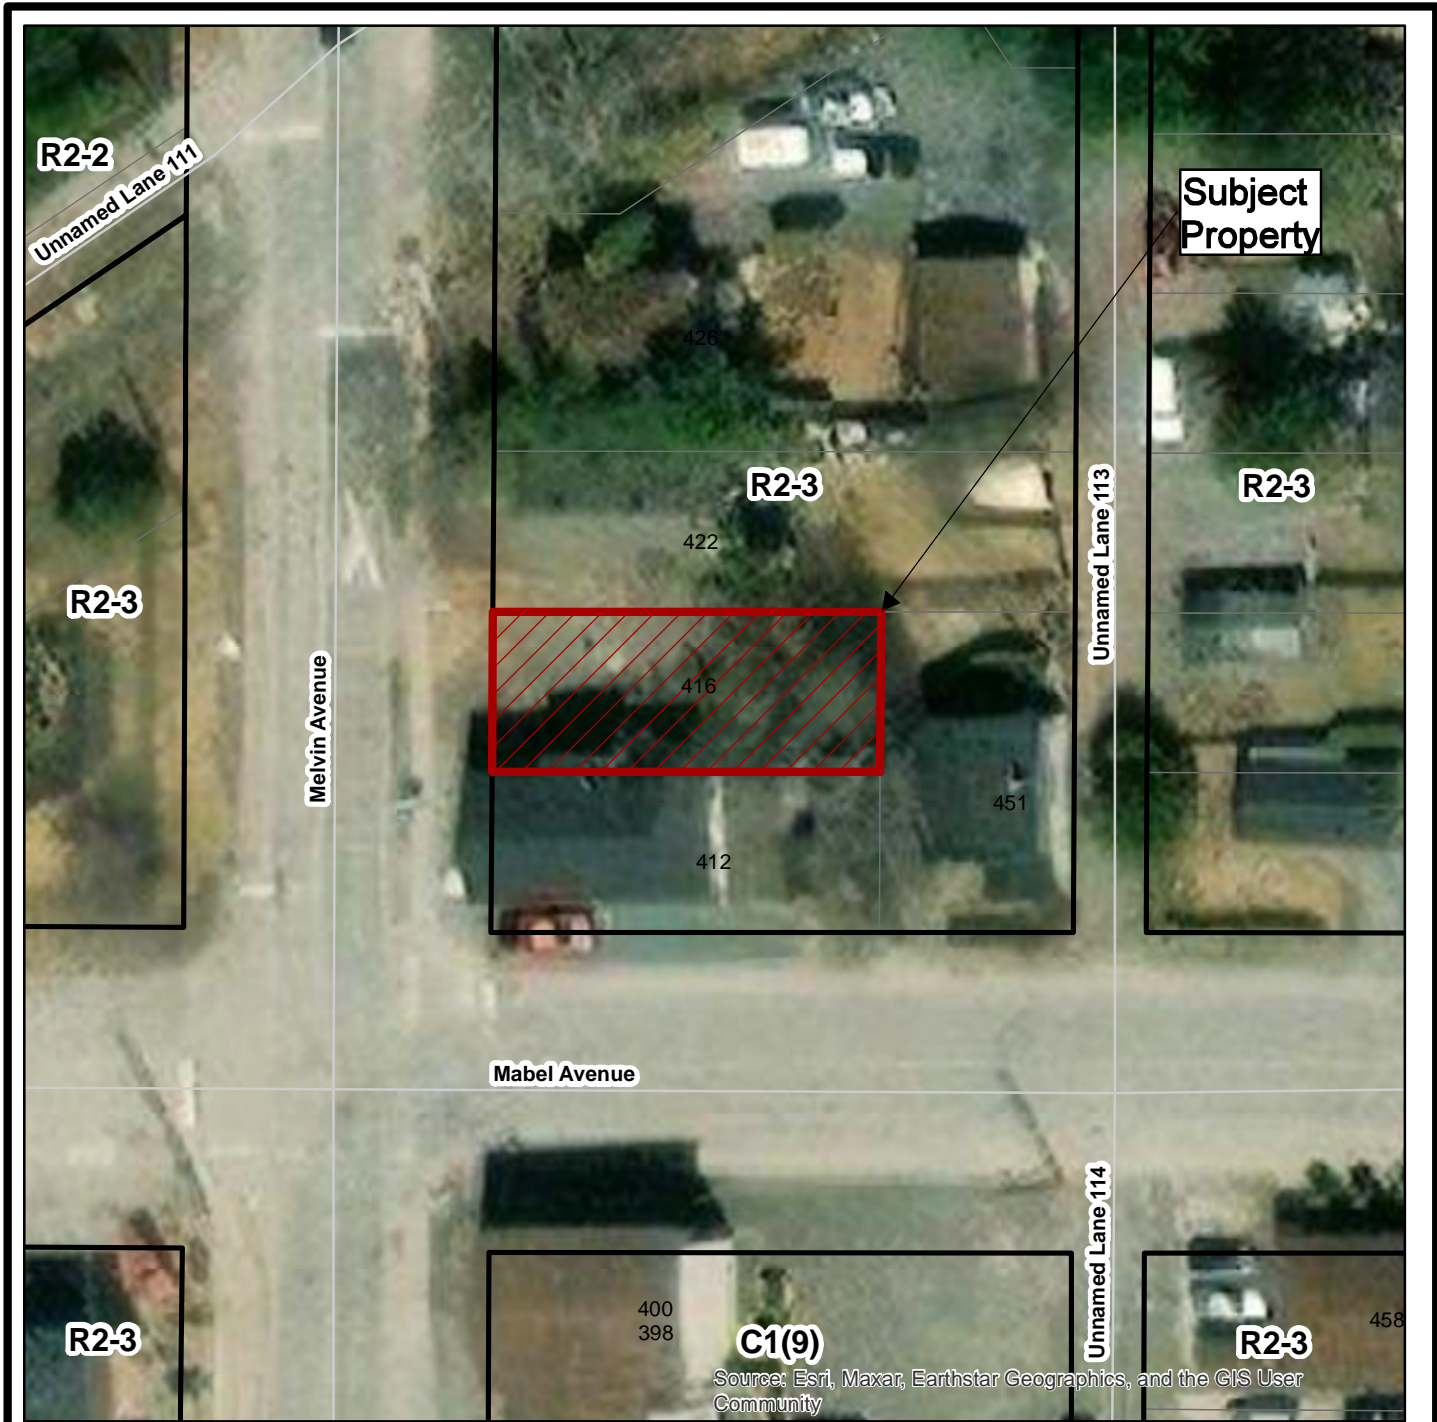

SCHEDULE 'A'

Source: Esri, Maxar, Earthstar Geographics, and the GIS User Community

416 Melvin Avenue, Sudbury

PIN 02130-0038,
Part Lot 848 on Plan M100,
Township of McKim,
City of Greater Sudbury

NTS

Date: 2023 05 23