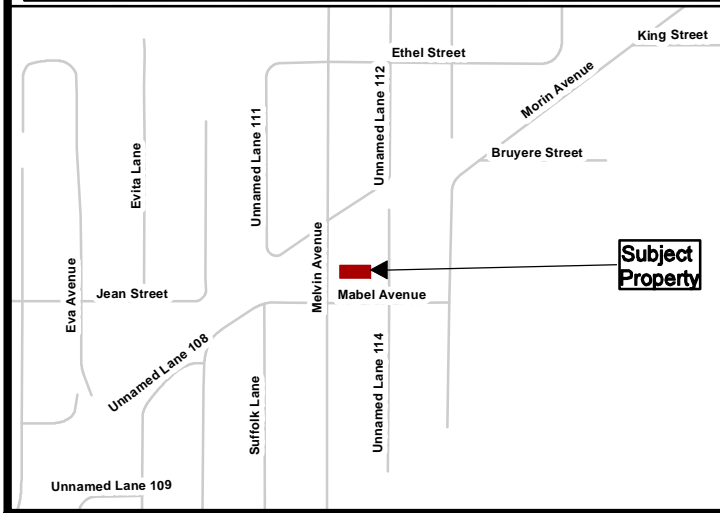

SCHEDULE 'A'

Source: Esri, Maxar, Earthstar Geographics, and the GIS User Community

416 Melvin Avenue, Sudbury

PIN 02130-0038,
Part Lot 848 on Plan M100,
Township of McKim,
City of Greater Sudbury

NTS

Date: 2023 05 23