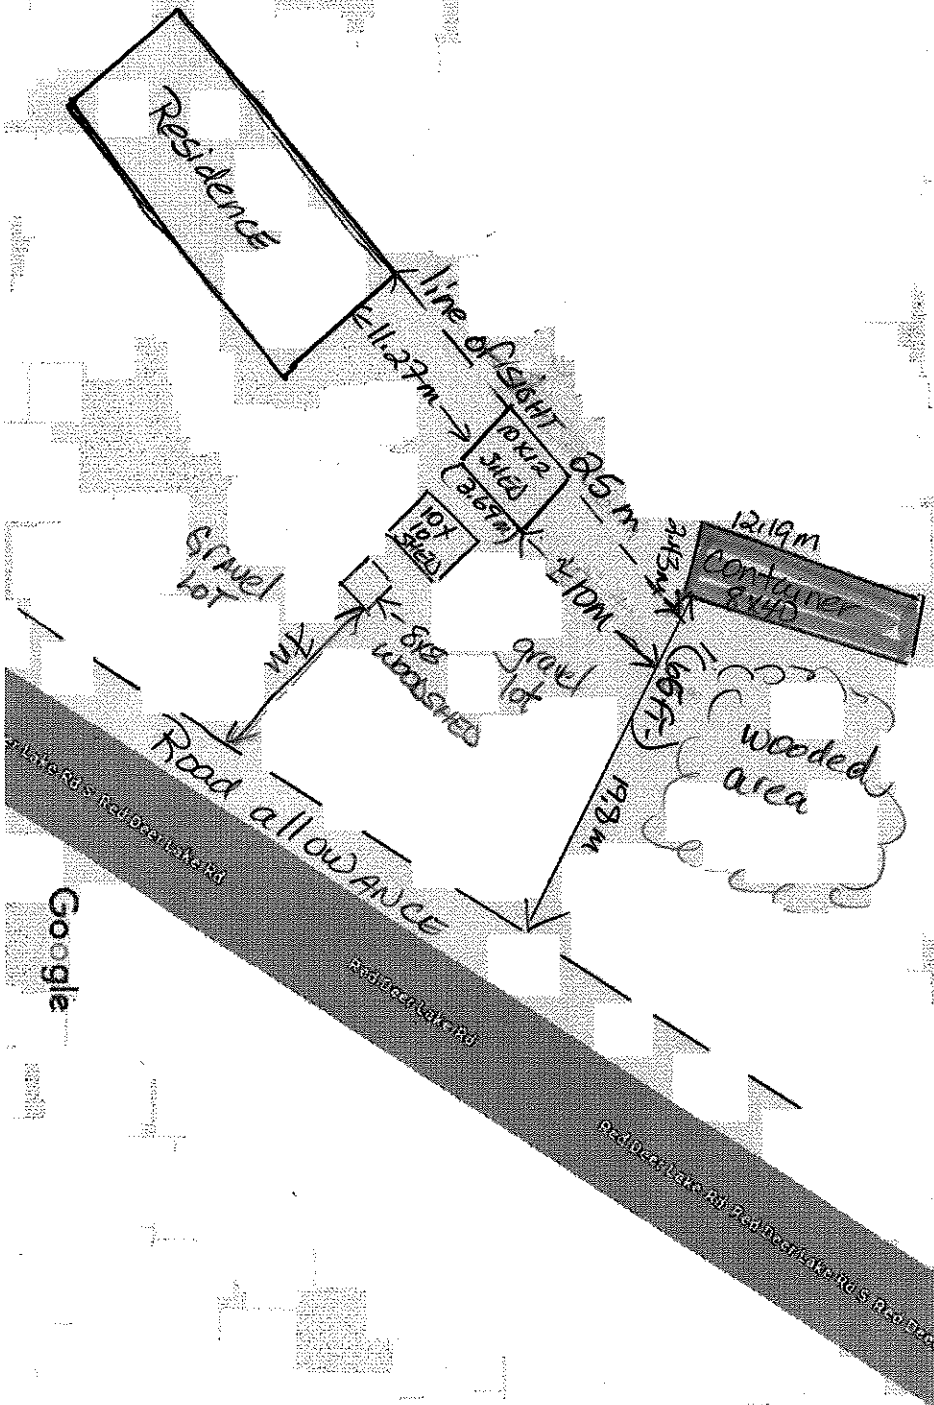

Google Maps 918 Red Deer Lake Rd S

Google maps - location of buildings, sheds, storage containers #1

YST DENIS August 2024

918 Red Deer Lake Rd S

- Directions
- Save
- Map type
- Satellite
- Street view

Google Maps

918 Red Deer Lake Rd S

print from Google Maps House and one shed.

Present location of CONTAINER

Map data ©2024

5 m

NOT A SURVEY. Sketch representation NOT completely to scale. Only 2 building captured by Google Maps.

YST Davis Oct, 2024

918 Red Deer Lake Rd S

Proposed relocation of storage container

$$\begin{array}{r}
 11.27 \\
 3.69 \\
 \hline
 14.96
 \end{array}$$

Not a survey. Sketch representation NOT
 EXACTLY TO SCALE. Only buildings captured
 by Google maps.