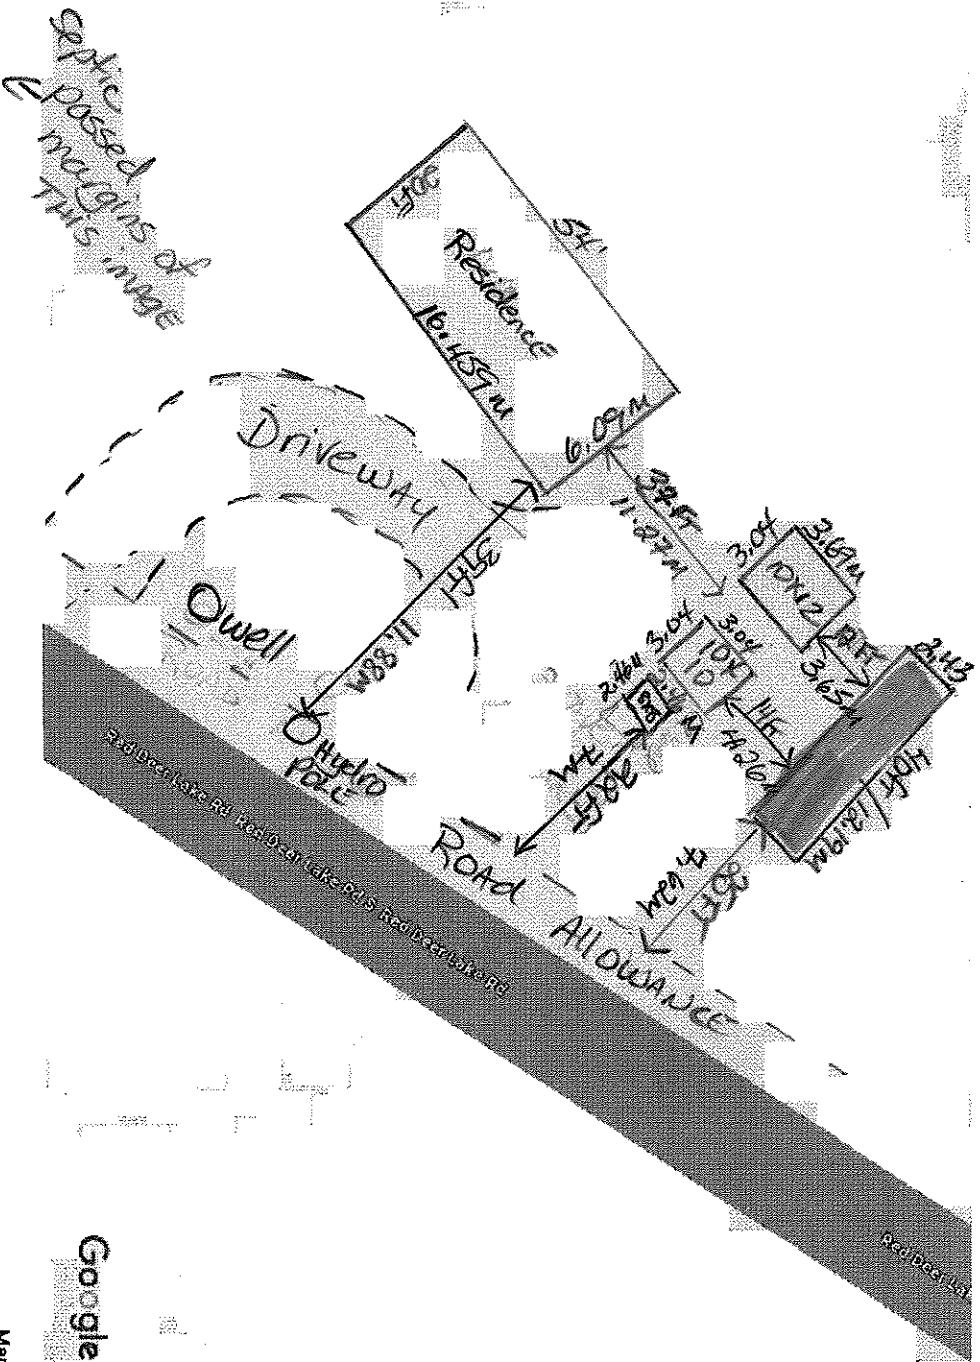

Google Maps 918 Red Deer Lake Rd S

Google maps - location of buildings, sheds, storage containers #1

YST DENIS August 2024

918 Red Deer Lake Rd S

- Directions
- Save
- Map type
- Satellite
- Street view

Google Maps

918 Red Deer Lake Rd S

print from Google Maps House and one shed.

Present location of CONTAINER

Map data ©2024

5 m

NOT A SURVEY. Sketch representation NOT completely to scale. Only 2 building captured by Google Maps.

YST Davis Oct, 2024

918 Red Deer Lake Rd S

Proposed relocation of storage container

$$\begin{array}{r}
 11.27 \\
 3.69 \\
 \hline
 14.96
 \end{array}$$

Not a survey. Sketch representation NOT
 EXACTLY TO SCALE. Only buildings captured
 by Google maps.