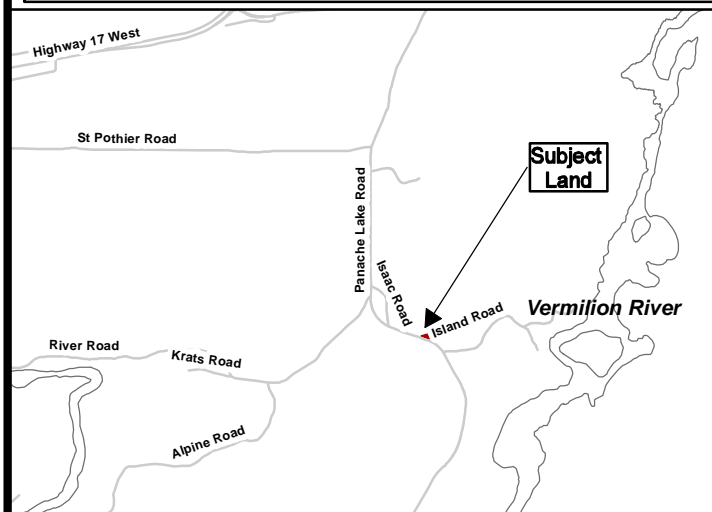

SCHEDULE 'A'

410 Lake Panache Road (MR 10), Whitefish 

PIN 73396-0186, Part 1, Plan SR-3017,
Part of Lot 2, Concession 6, Township of Louise,
City of Greater Sudbury

NTS Date: 2024 04 11