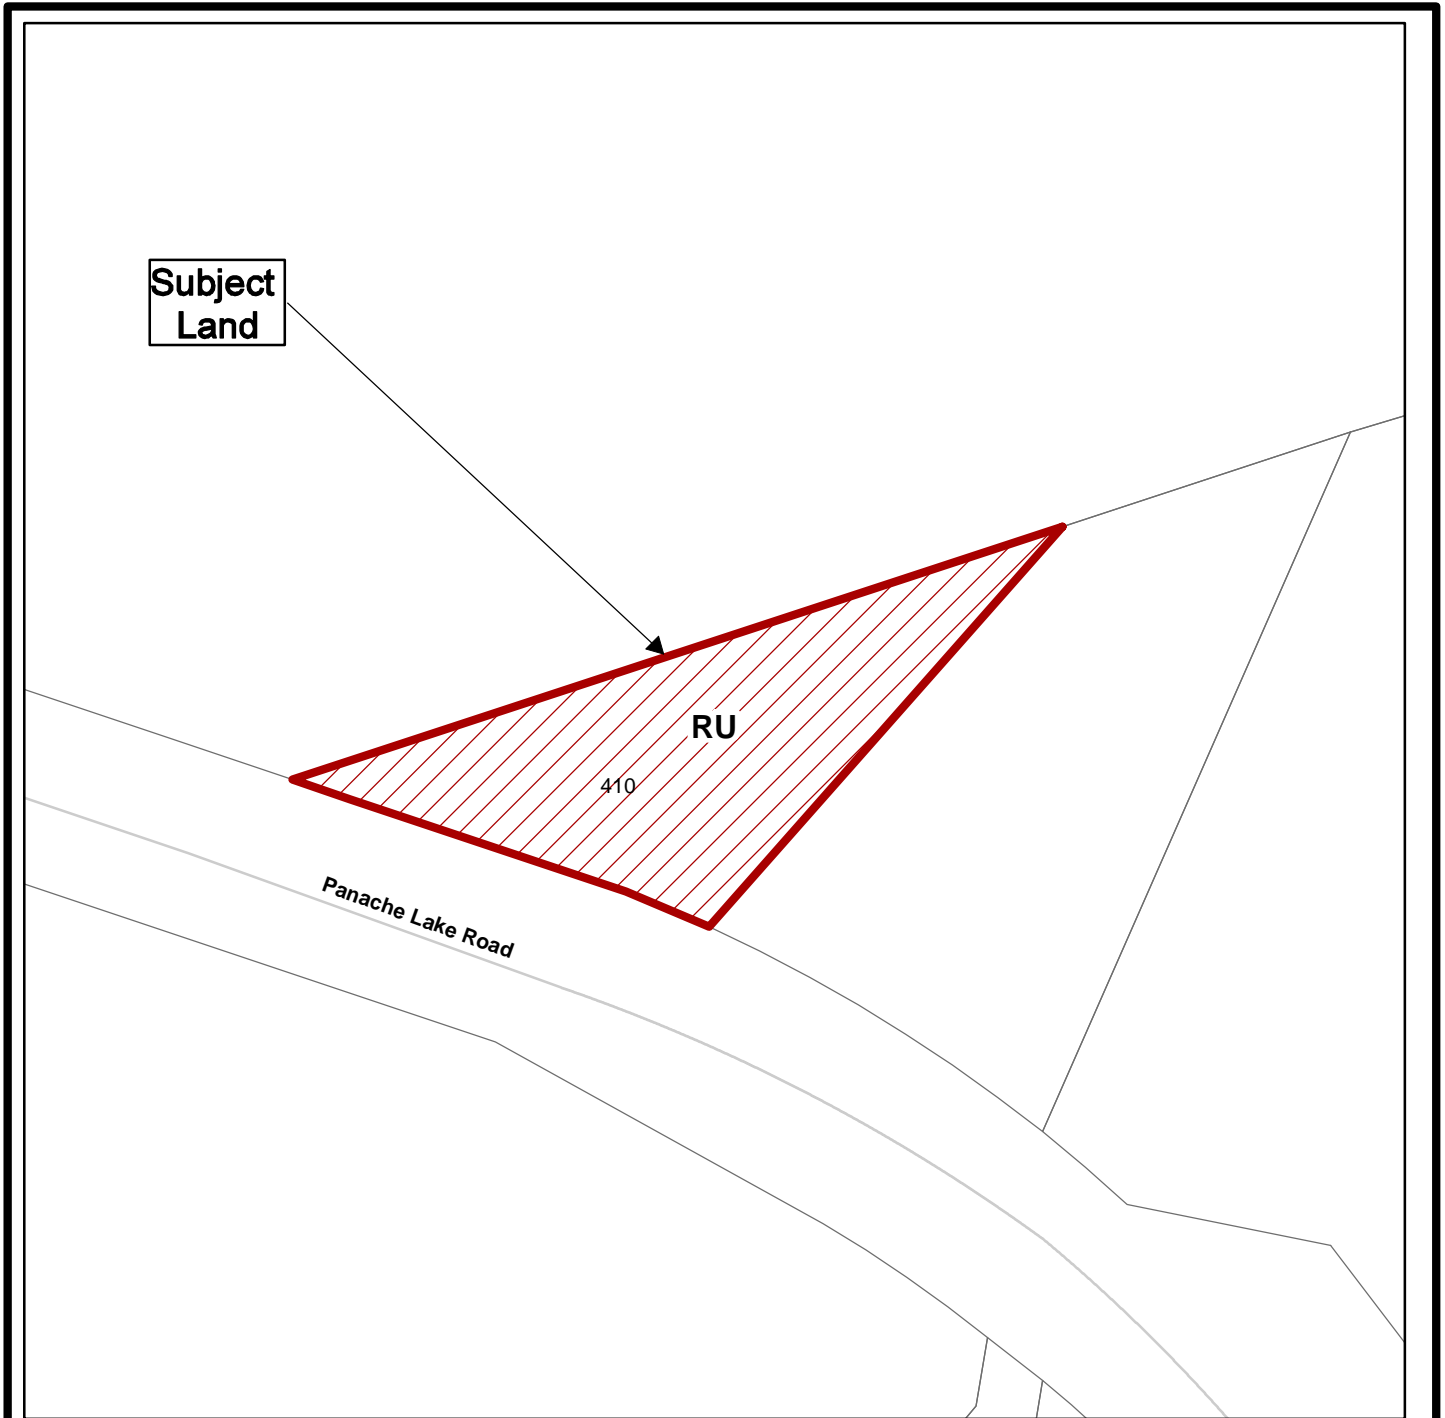

SCHEDULE 'A'

410 Lake Panache Road (MR 10), Whitefish 

PIN 73396-0186, Part 1, Plan SR-3017,
Part of Lot 2, Concession 6, Township of Louise,
City of Greater Sudbury

NTS Date: 2024 04 11