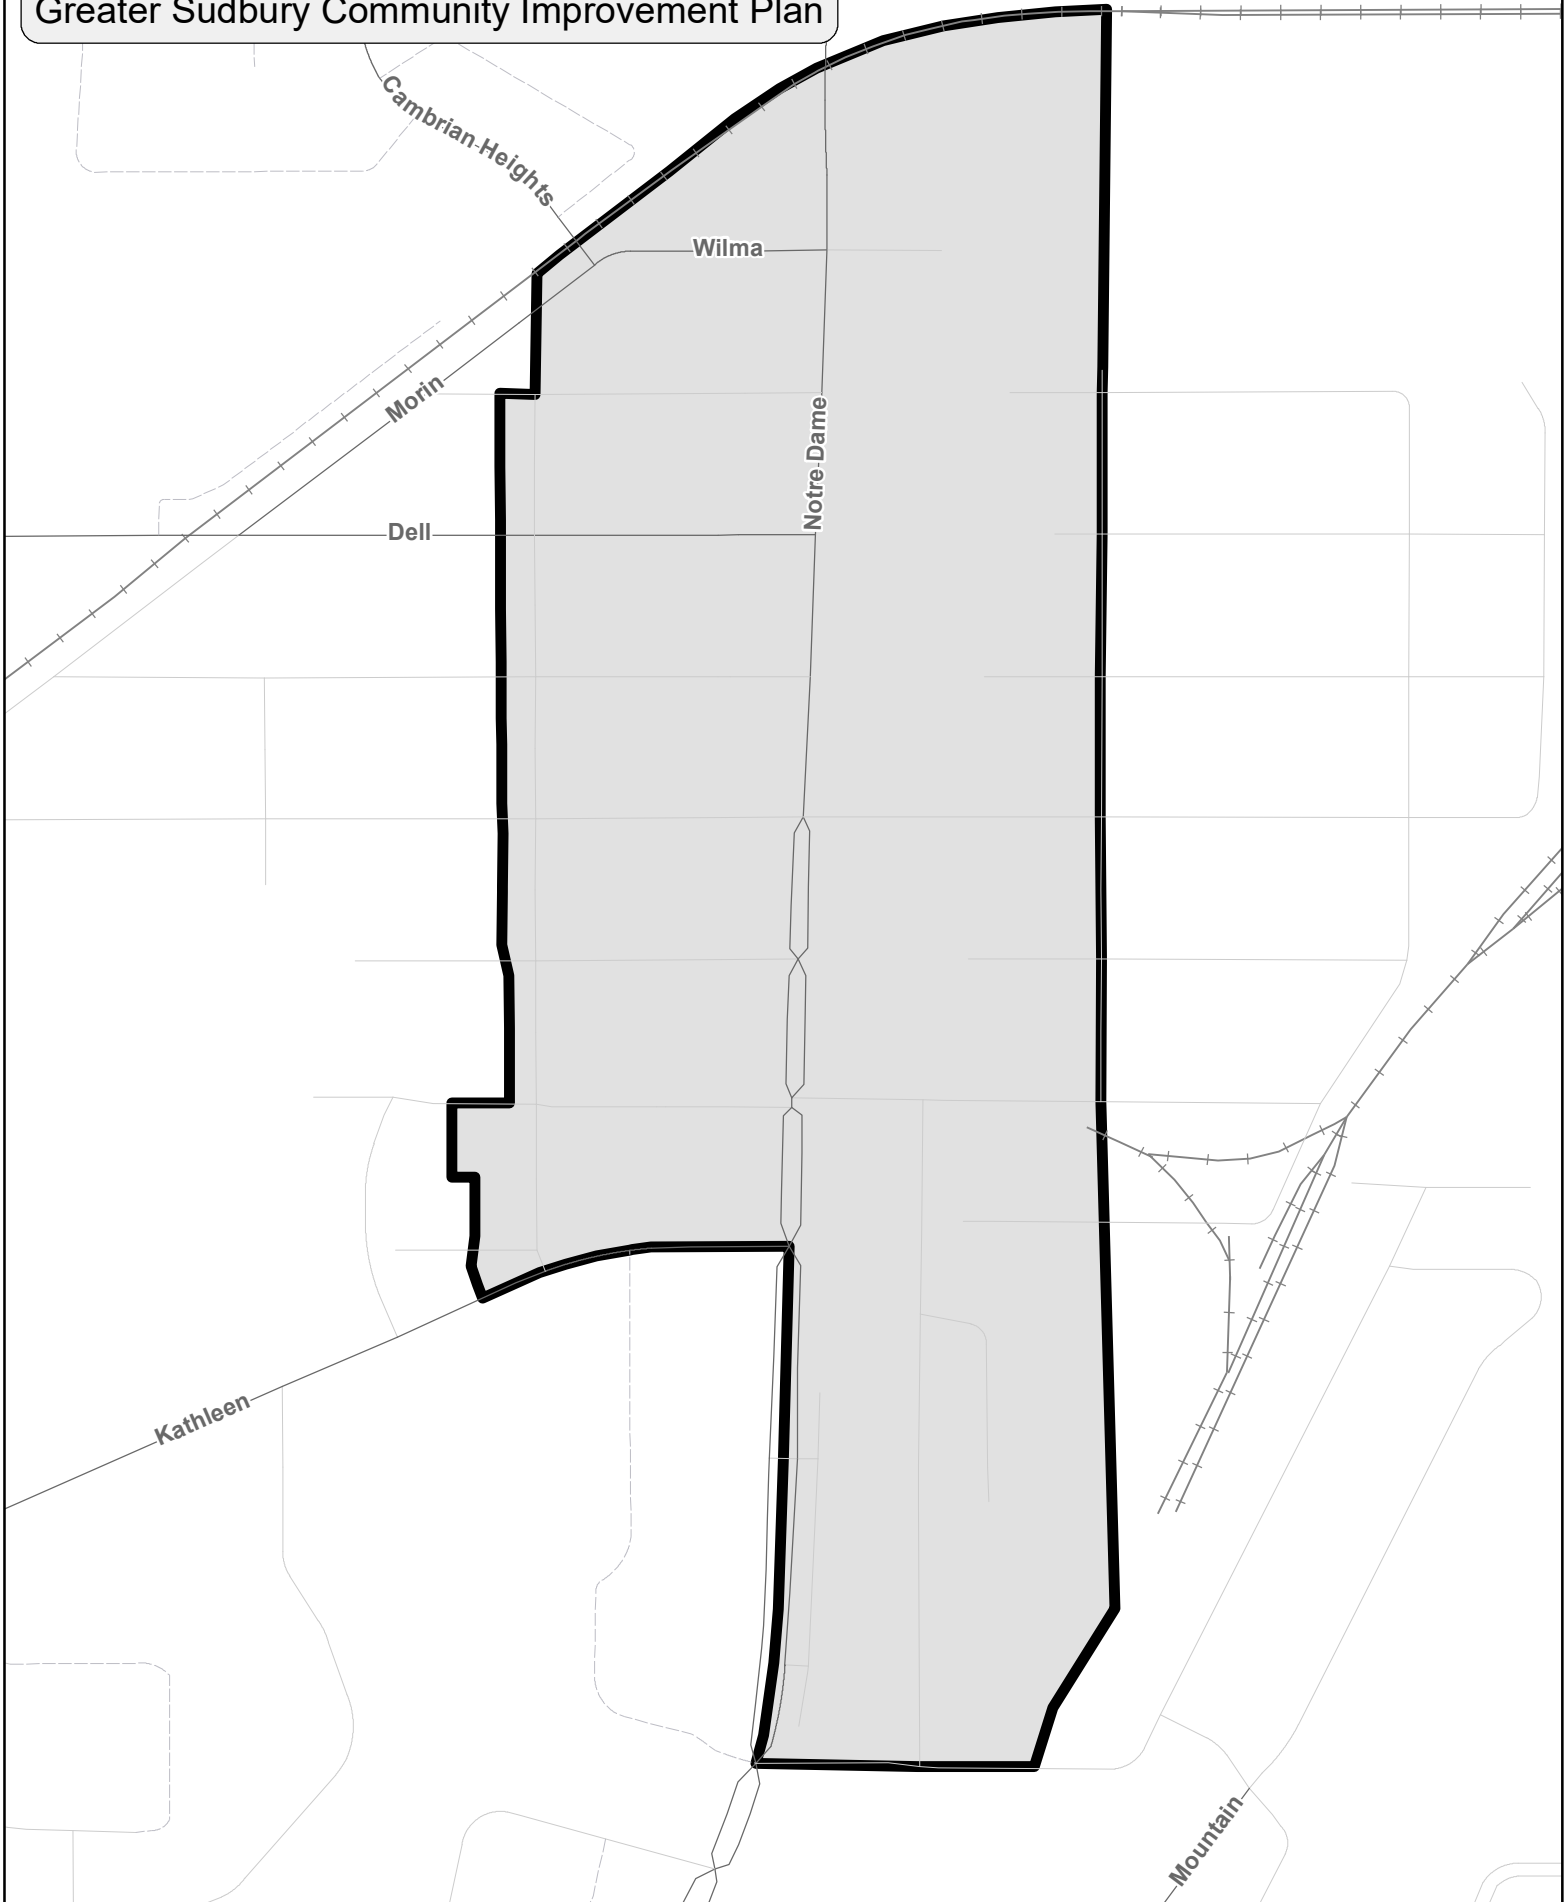

DRAFT

Schedule A-2
Chelmsford
Greater Sudbury Community Improvement Plan

DRAFT

DRAFT

Serpentine

Godfrey

Subway

Schedule A-4
Downtown Sudbury
Greater Sudbury Community Improvement Plan

DRAFT

Schedule A-5
Flour Mill
Greater Sudbury Community Improvement Plan

DRAFT

Schedule A-6
Kathleen Street
Greater Sudbury Community Improvement Plan

DRAFT

Schedule A-7

Levack

Greater Sudbury Community Improvement Plan