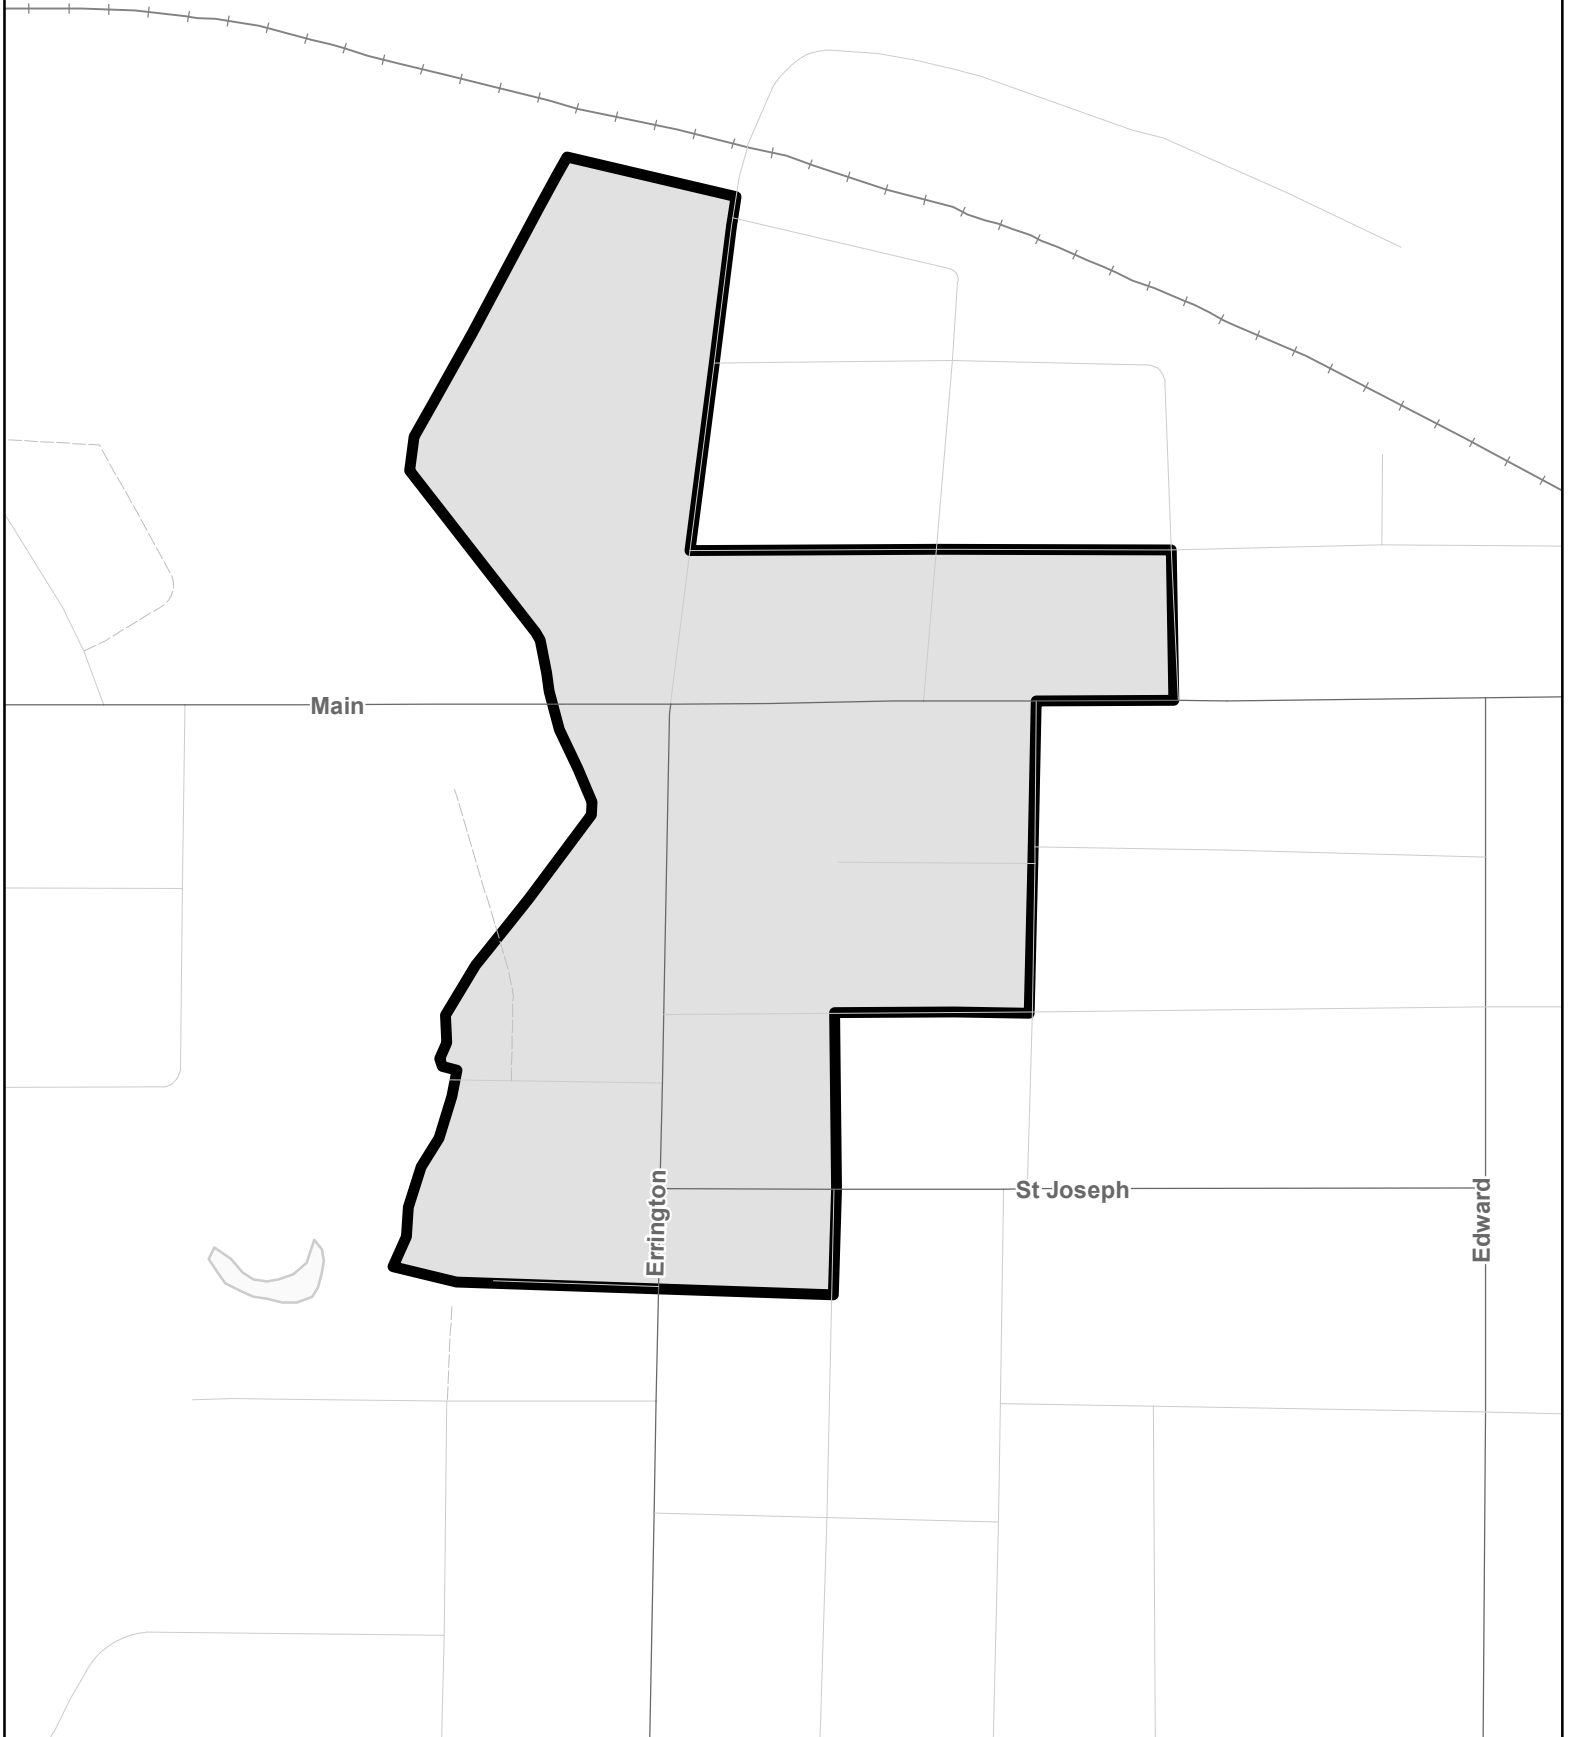

DRAFT

Schedule A-2
Chelmsford
Greater Sudbury Community Improvement Plan

DRAFT

DRAFT

Serpentine

Godfrey

Subway

Schedule A-4
Downtown Sudbury
Greater Sudbury Community Improvement Plan

DRAFT

Schedule A-5
Flour Mill
Greater Sudbury Community Improvement Plan

DRAFT

Schedule A-6
Kathleen Street
Greater Sudbury Community Improvement Plan

DRAFT

Schedule A-7

Levack

Greater Sudbury Community Improvement Plan