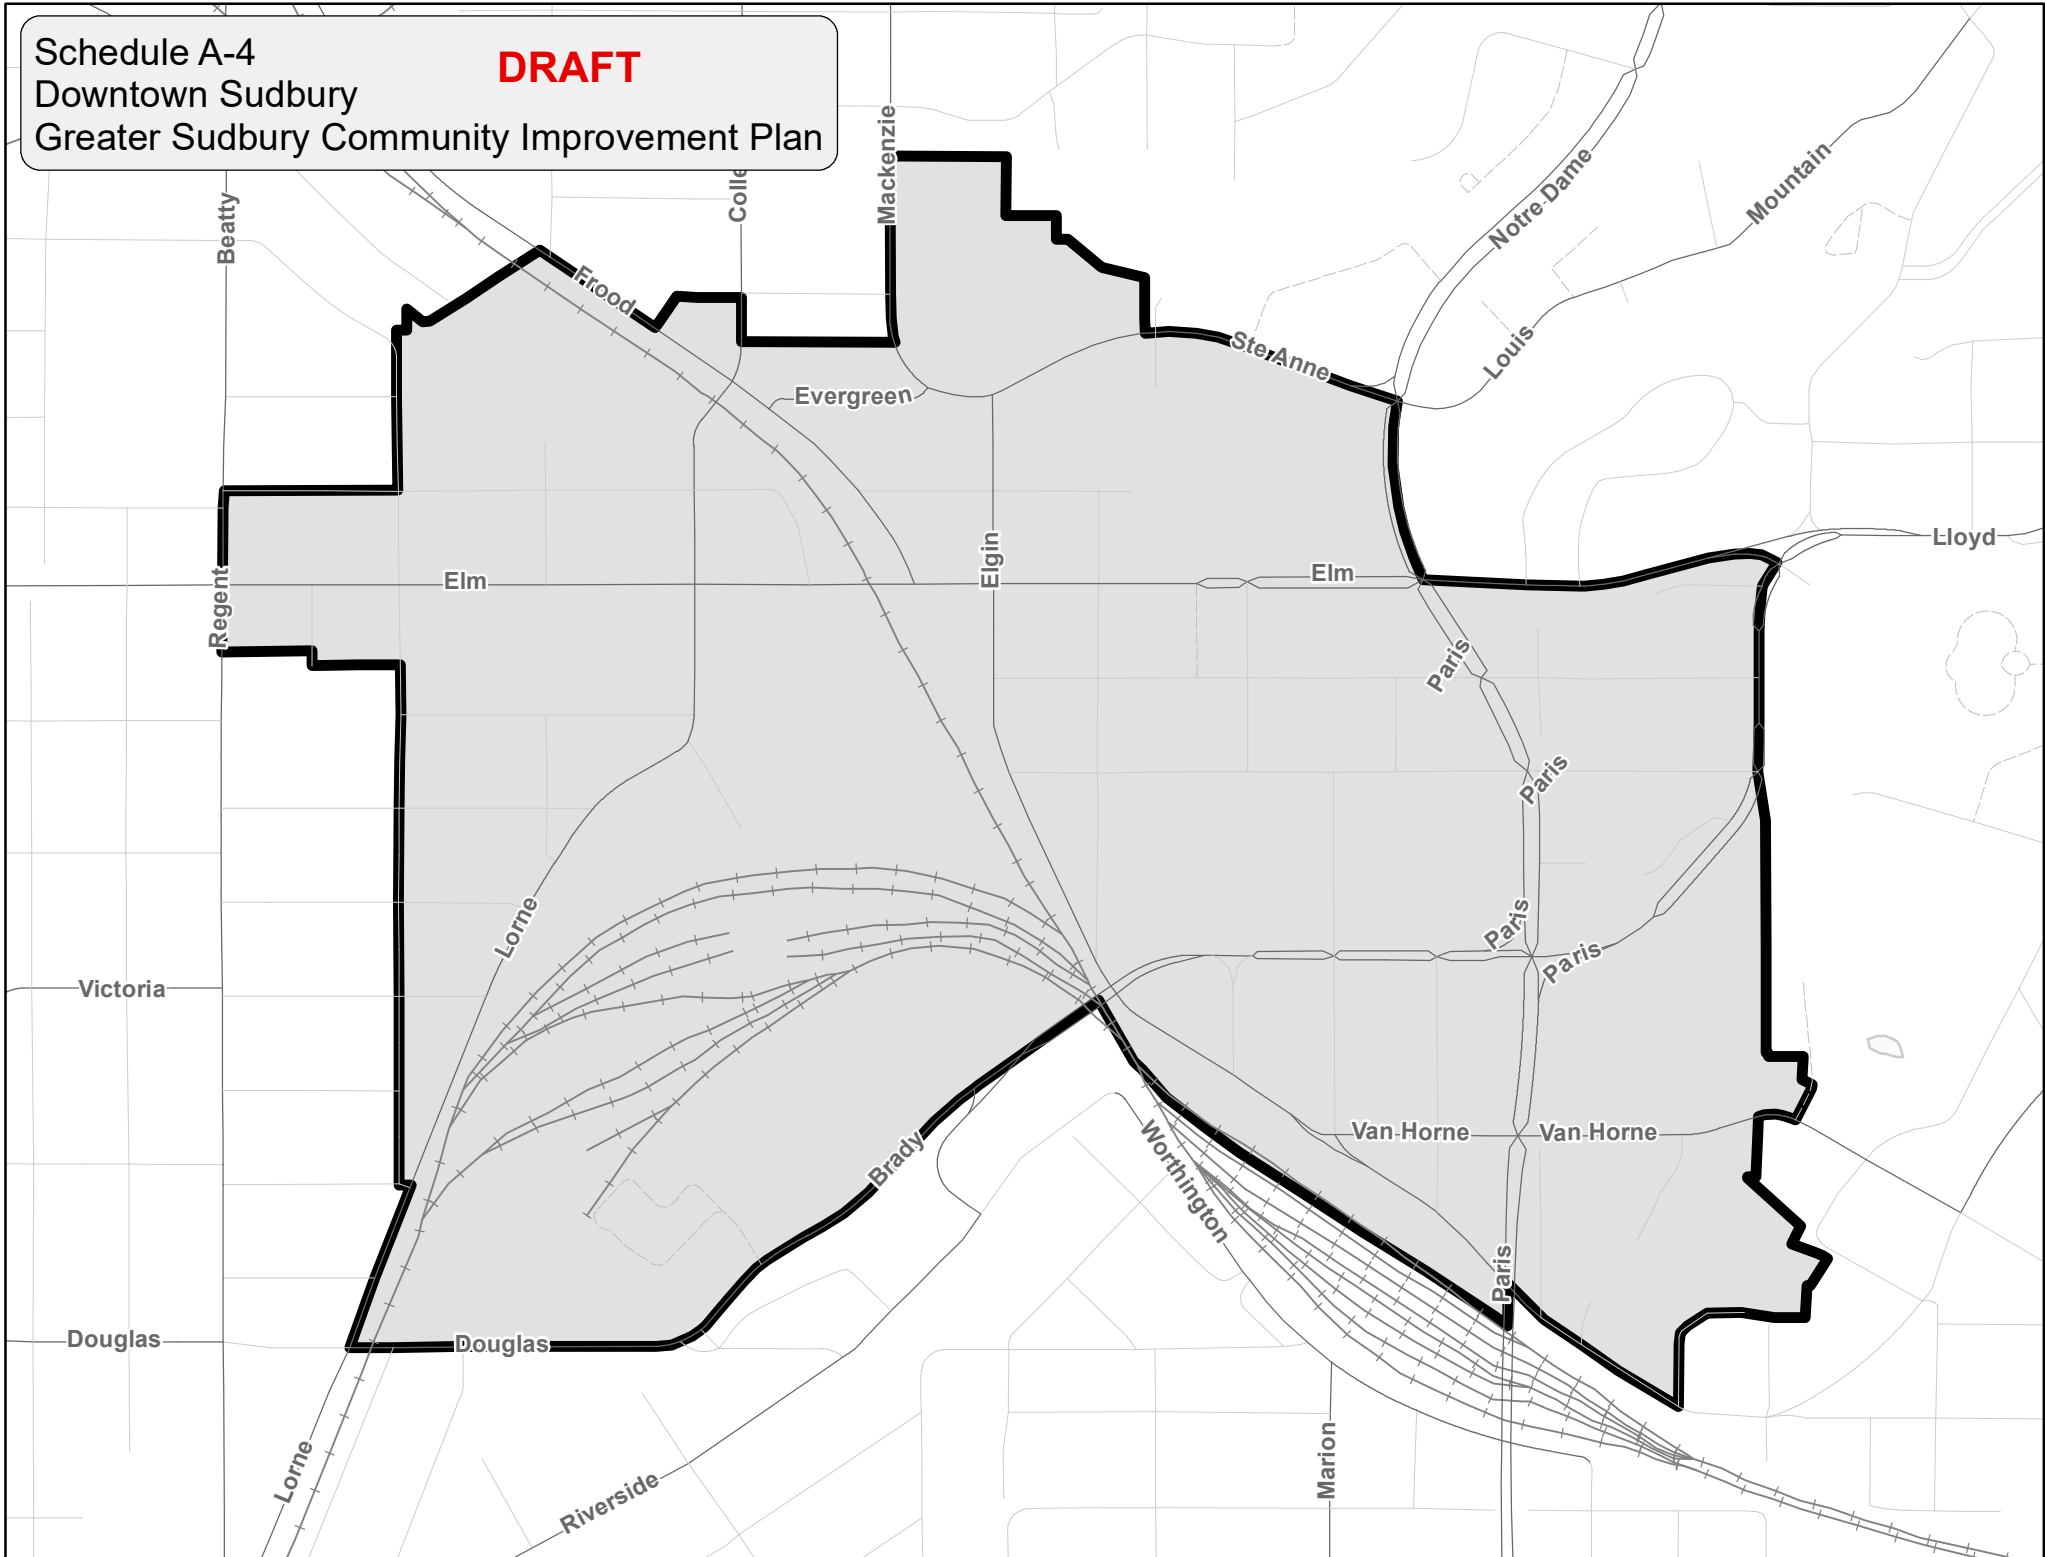

DRAFT

Schedule A-2
Chelmsford
Greater Sudbury Community Improvement Plan

DRAFT

DRAFT

Serpentine

Godfrey

Subway

Schedule A-4
Downtown Sudbury
Greater Sudbury Community Improvement Plan

DRAFT

Schedule A-5
Flour Mill
Greater Sudbury Community Improvement Plan

DRAFT

Schedule A-6
Kathleen Street
Greater Sudbury Community Improvement Plan

DRAFT

Schedule A-7

Levack

Greater Sudbury Community Improvement Plan

DRAFT

Schedule B-3
Sudbury North
Greater Sudbury Community Improvement Plan

DRAFT

Schedule C
Built Boundary
Greater Sudbury Community Improvement Plan

DRAFT