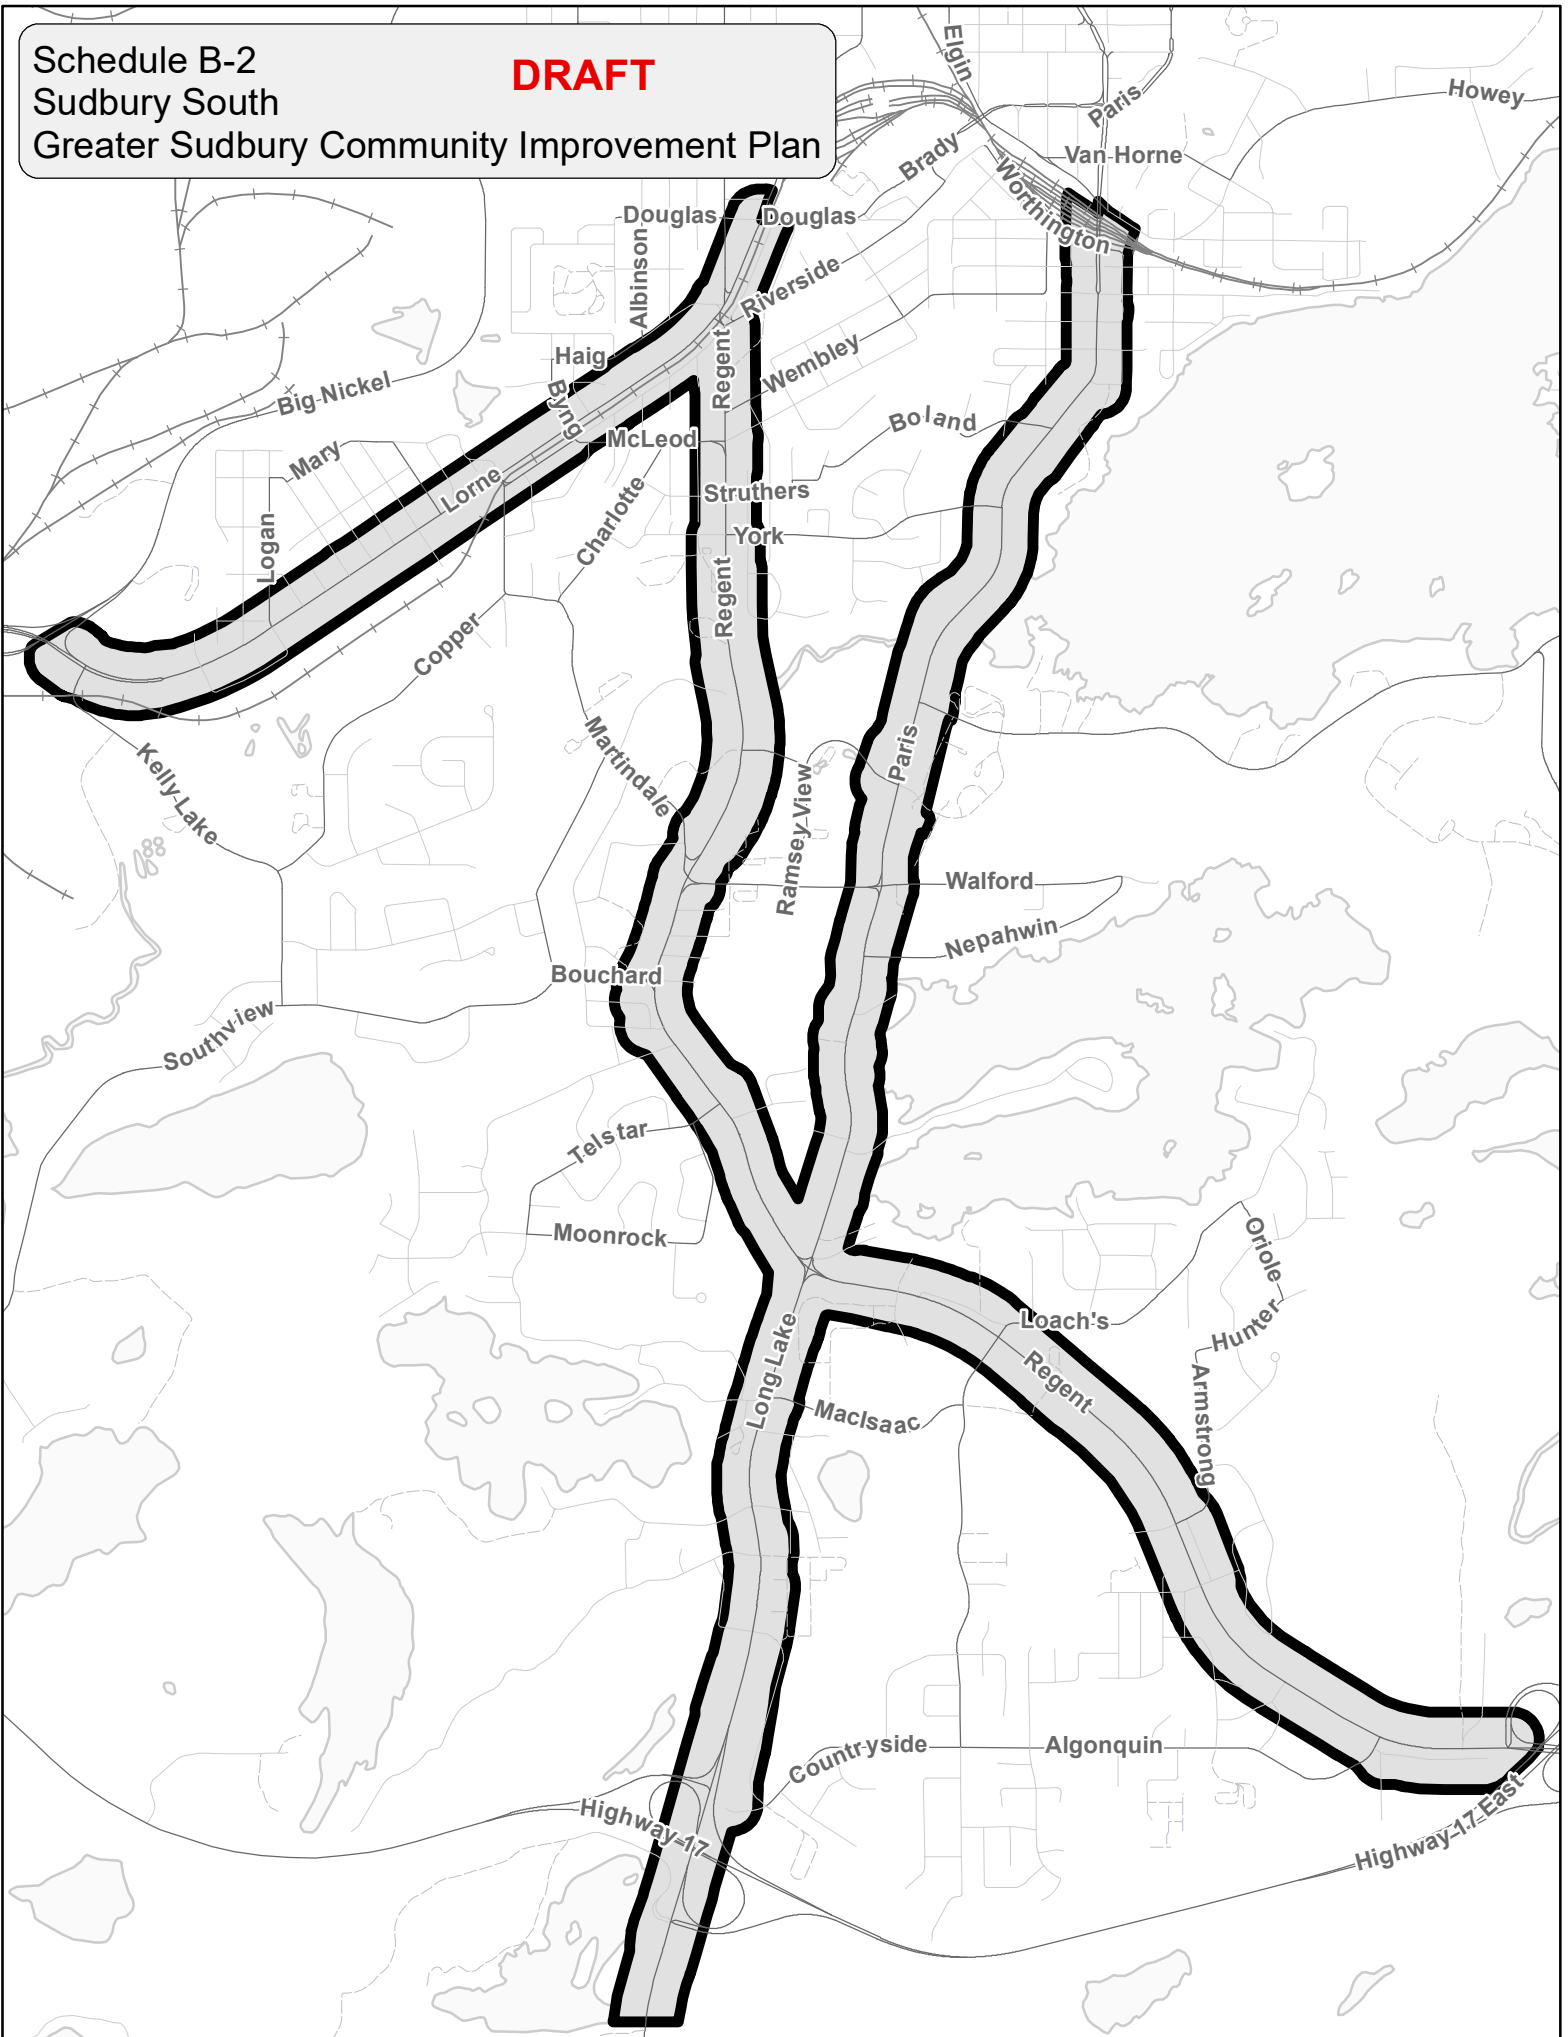

DRAFT

Schedule A-2
Chelmsford
Greater Sudbury Community Improvement Plan

DRAFT

DRAFT

Serpentine

Godfrey

Subway

Schedule A-4
Downtown Sudbury
Greater Sudbury Community Improvement Plan

DRAFT

Schedule A-5
Flour Mill
Greater Sudbury Community Improvement Plan

DRAFT

Schedule A-6
Kathleen Street
Greater Sudbury Community Improvement Plan

DRAFT

Schedule A-7

Levack

Greater Sudbury Community Improvement Plan

DRAFT

Eleventh

Main

Sixth

Fourth

Schedule B-1
Chelmsford
Greater Sudbury Community Improvement Plan

DRAFT

Schedule B-2
Sudbury South
Greater Sudbury Community Improvement Plan

DRAFT

Schedule B-3
Sudbury North
Greater Sudbury Community Improvement Plan

DRAFT

Schedule C
Built Boundary
Greater Sudbury Community Improvement Plan

DRAFT