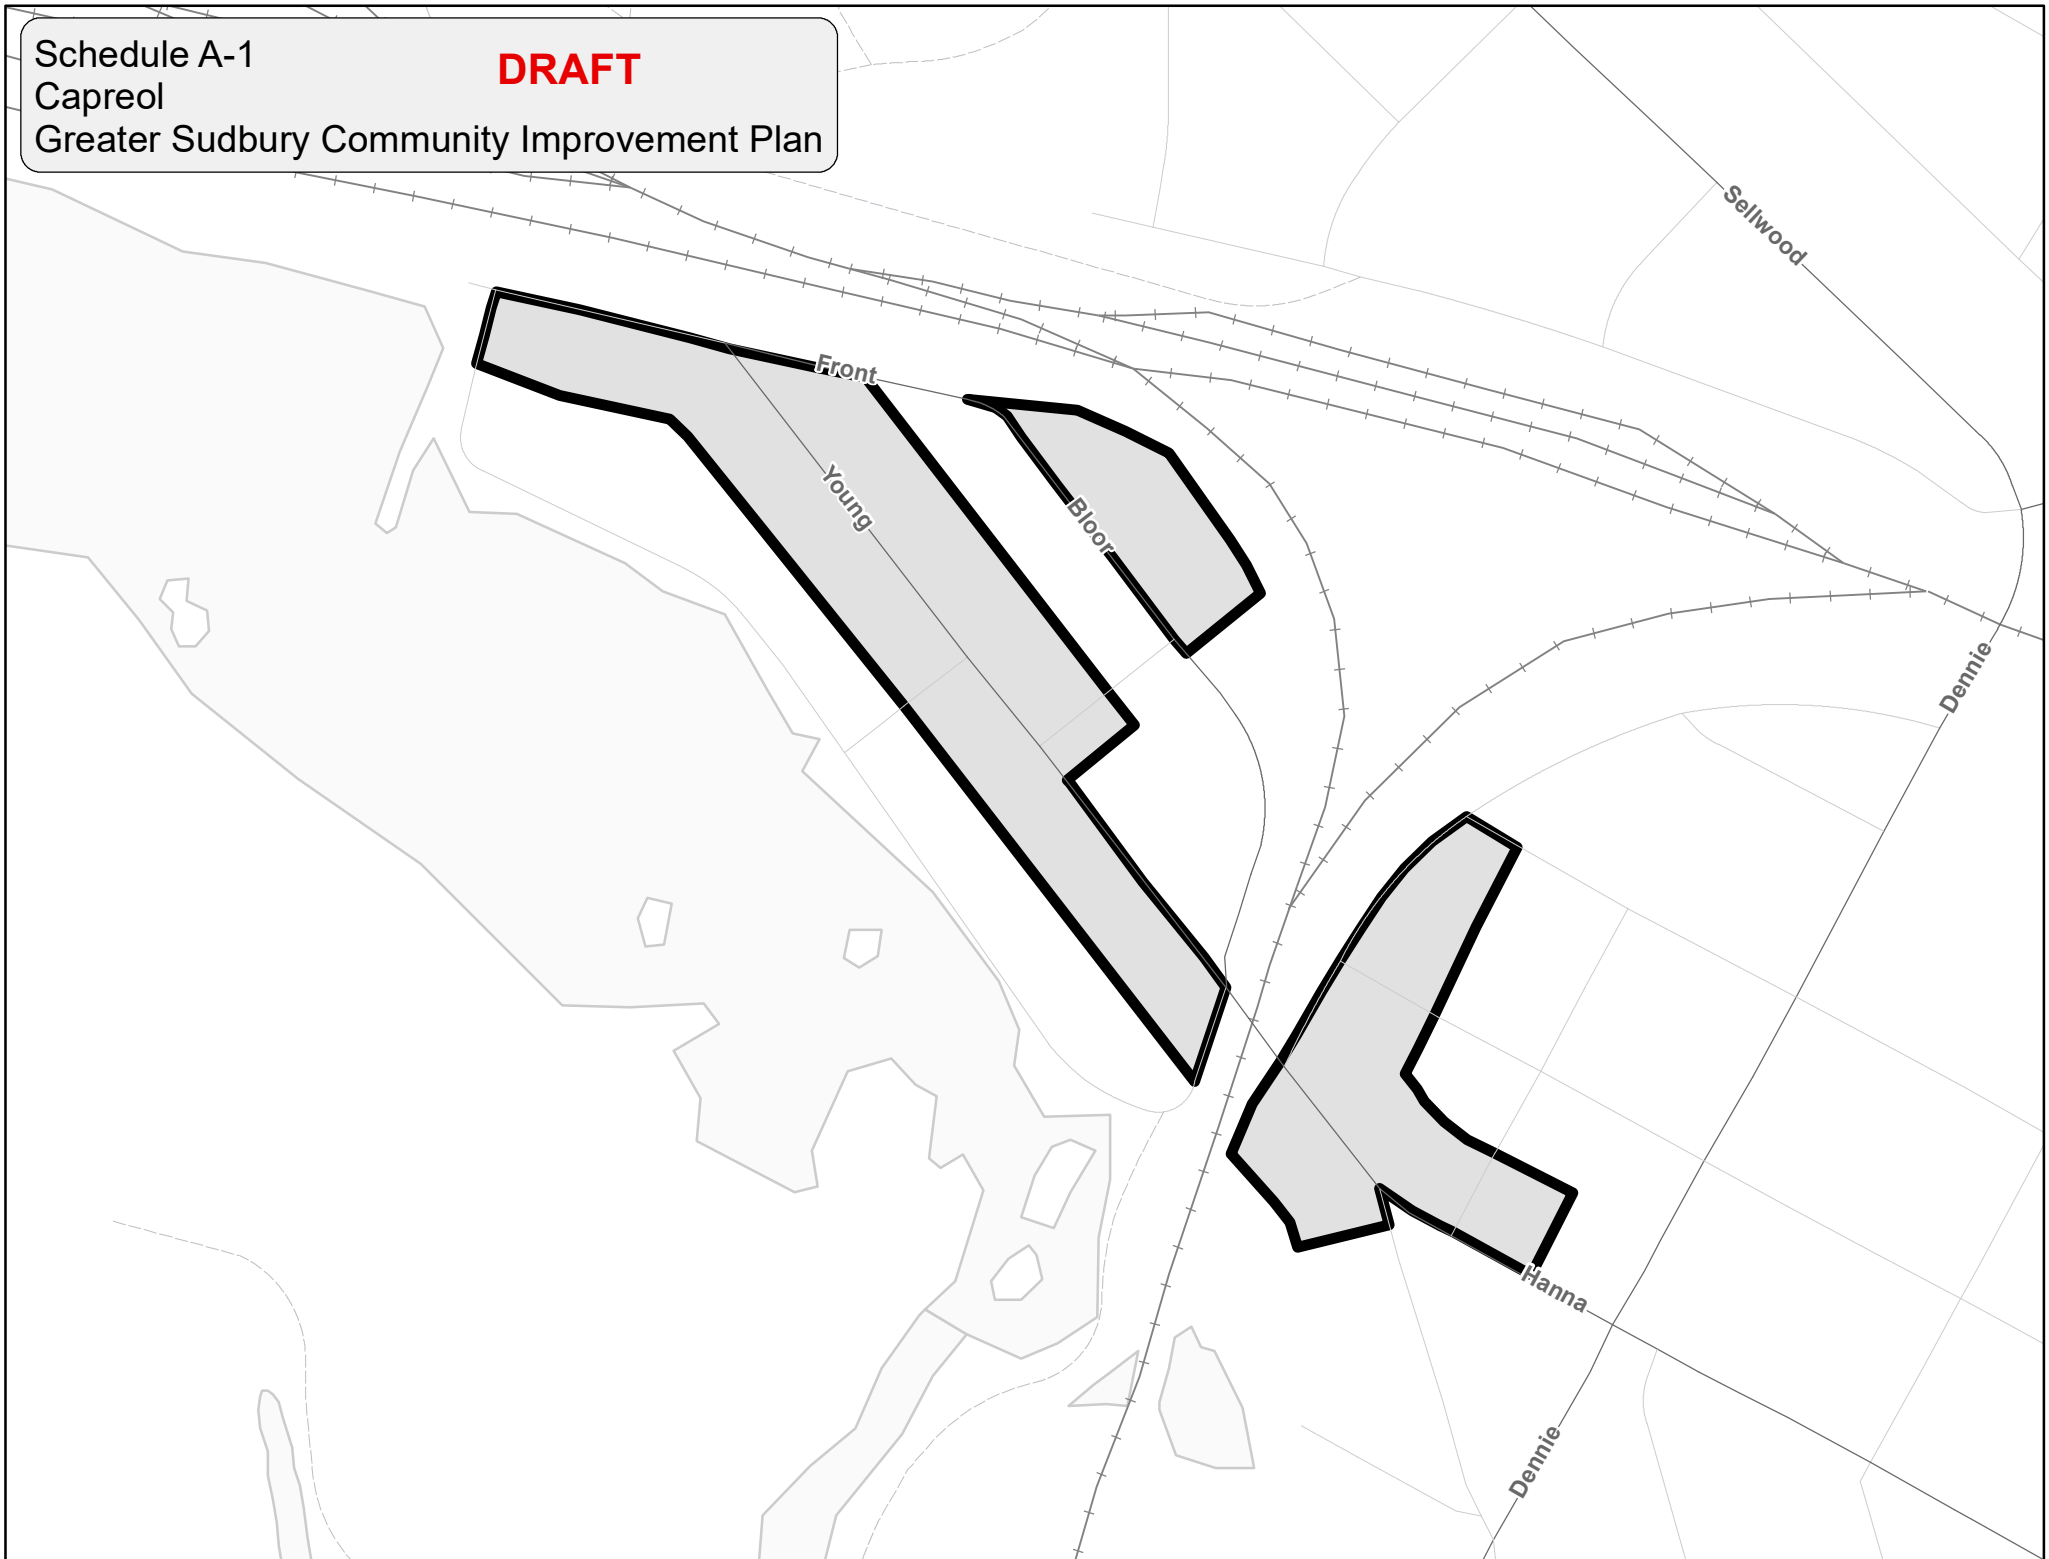

DRAFT

Schedule A-2
Chelmsford
Greater Sudbury Community Improvement Plan

DRAFT

DRAFT

Serpentine

Godfrey

Subway

Schedule A-4
Downtown Sudbury
Greater Sudbury Community Improvement Plan

DRAFT

Schedule A-5
Flour Mill
Greater Sudbury Community Improvement Plan

DRAFT

Schedule A-6
Kathleen Street
Greater Sudbury Community Improvement Plan

DRAFT

Schedule A-7

Levack

Greater Sudbury Community Improvement Plan

DRAFT

Schedule B-3
Sudbury North
Greater Sudbury Community Improvement Plan

DRAFT

Schedule C
Built Boundary
Greater Sudbury Community Improvement Plan

DRAFT