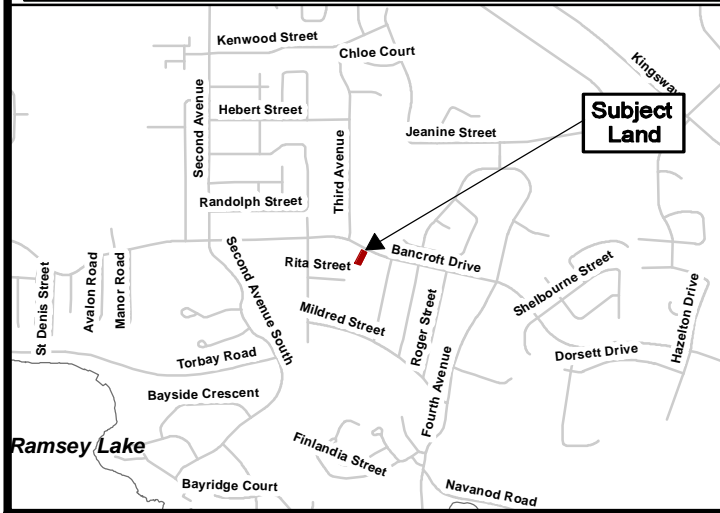

SCHEDULE 'A'

Source: Esri, Maxar, Earthstar Geographics, and the GIS User Community

Unopened Part of Grace Street, Sudbury

Part of PIN 73577-0008(LT),  
Township of Neelon,  
City of Greater Sudbury

NTS

Date: 2024 11 12