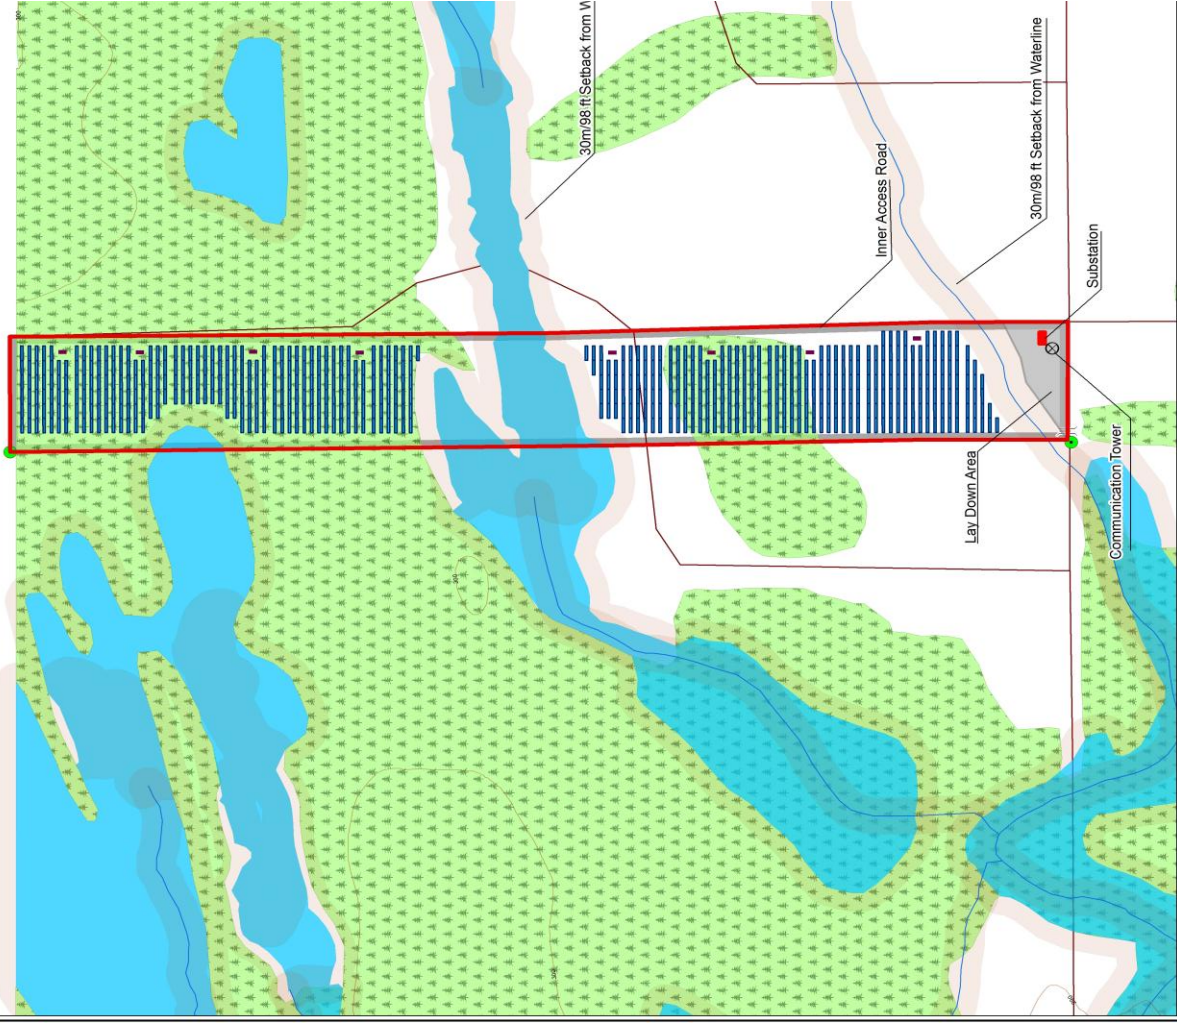

MaxLight Solar Panel Proposed Project

MaxLight Solar Panel Conceptual Plan

Project: MaxLight
 Reference #: FIT - F0D1YD2
 E 1/2 OF E 1/2 LOT 9 CON 3
 HAMMER EXCEPT PT 2
 58R18721; GREATER
 SUDBURY

SKYPOWER