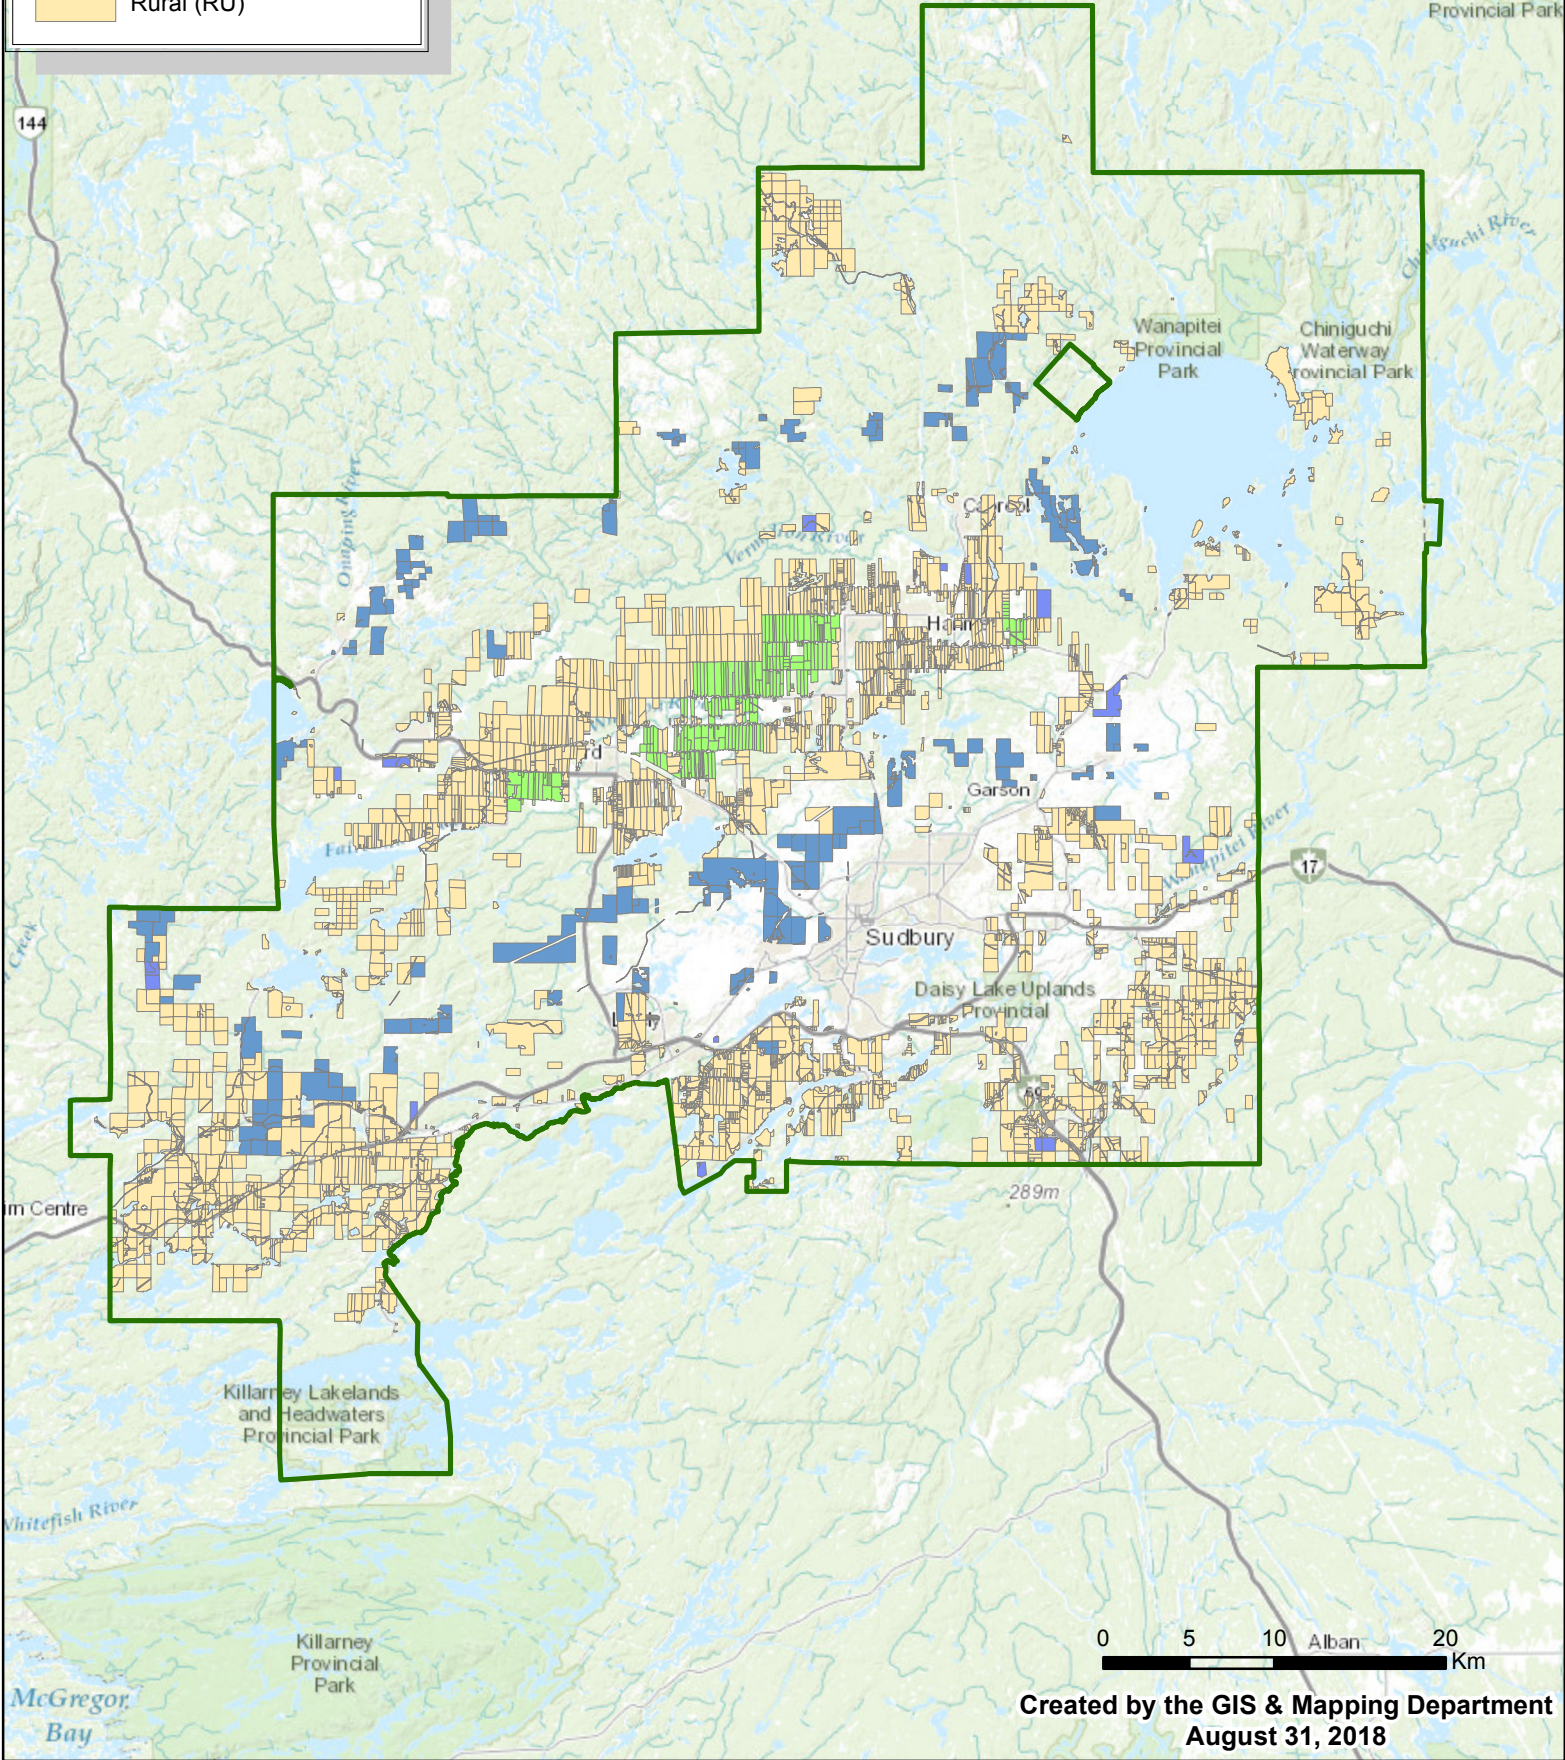

# Properties over 1 Hectare By Zone

## Legend

- Agricultural (A)
- Mining Industrial (M4)
- Extractive Industrial (M5)
- Rural (RU)

0 5 10 20  
Alban Km